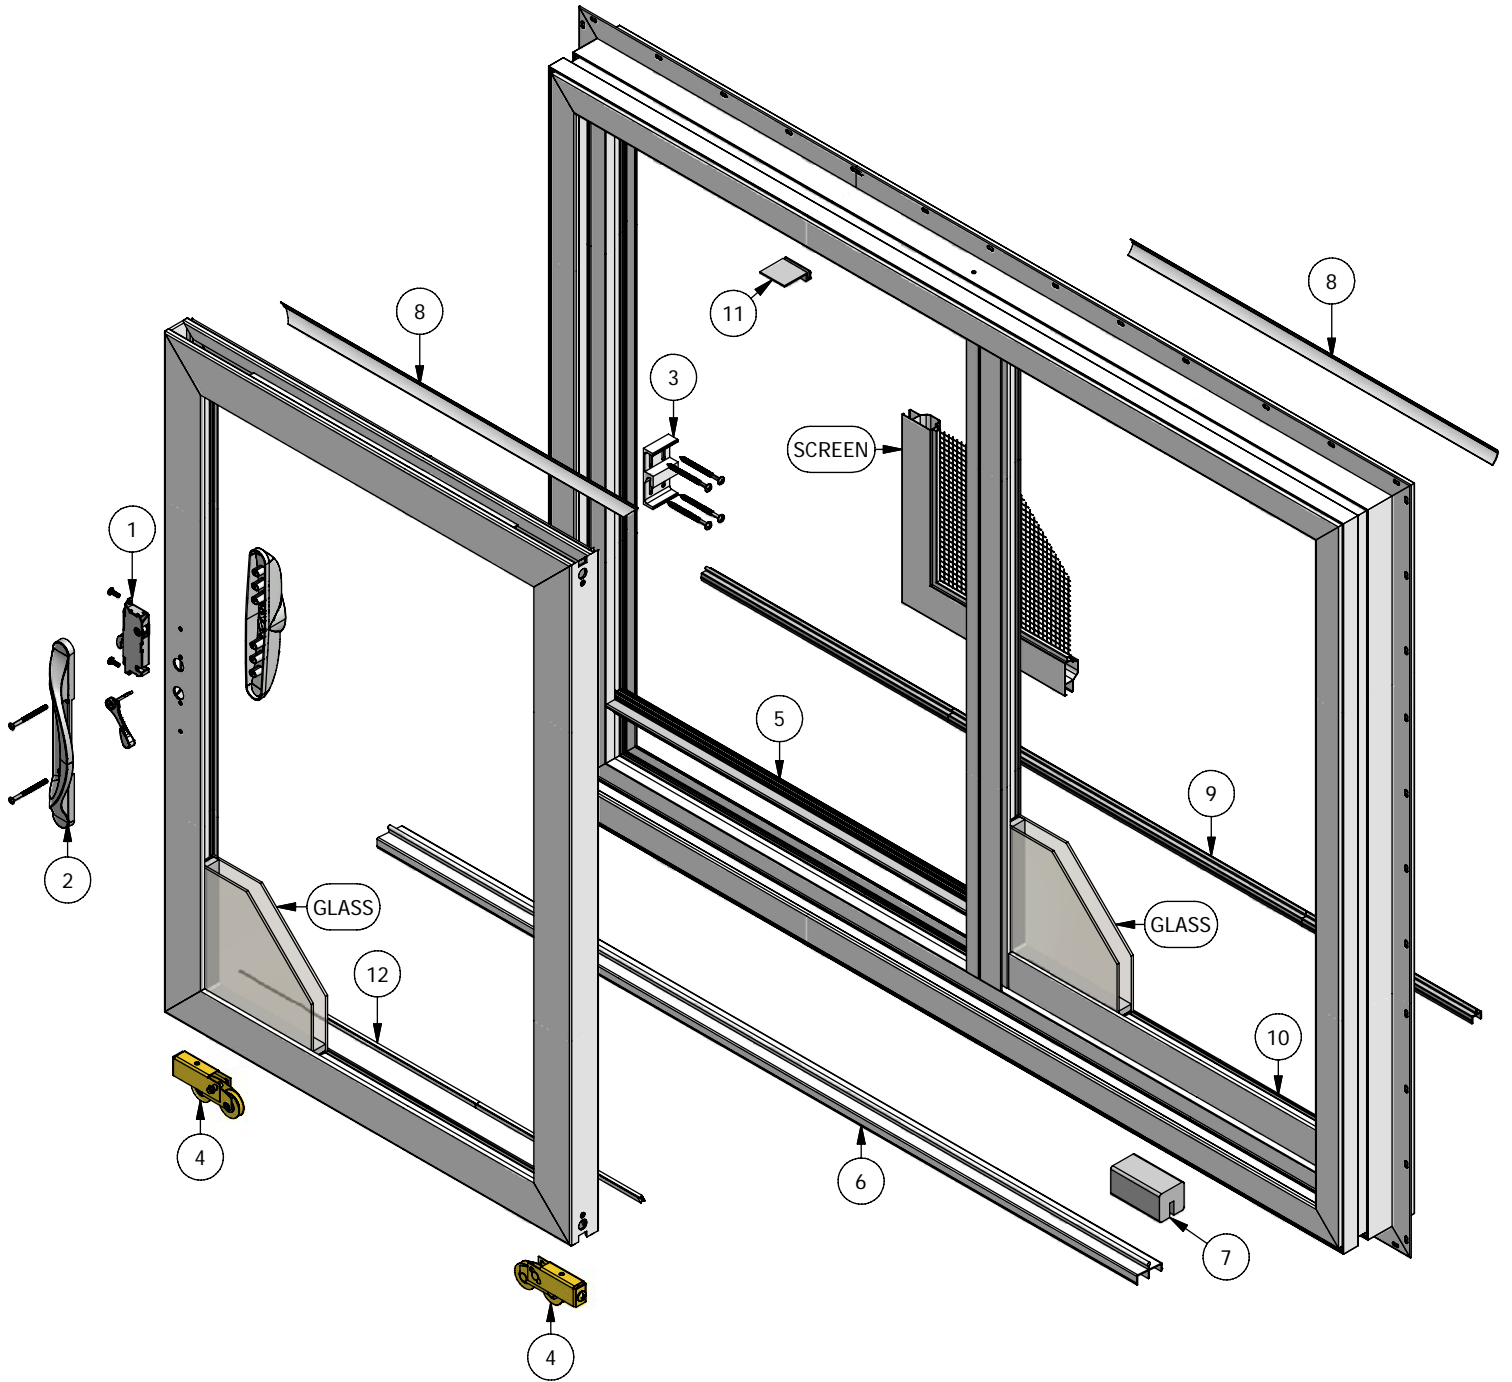

Next Dimension Signature Series

Sliding Patio Door

Parts Identification

Next Dimension Signature Series

Sliding Patio Door

Parts Identification

Image	Item #	Description	Color / Finish	Spec	Part #
	1	Locking Mechanism	Lock Key Cylinder (Optional)		668511 668502
	2	Allure Handle Set (June '15 - Current)	White - Non-Keyed White - OX-Keyed White - XO-Keyed Clay - Non-Keyed Clay - OX-Keyed Clay - XO-Keyed		668518 668520 668524 668519 668521 668525
			Faux Bronze - Non-Keyed Faux Bronze - OX-Keyed Faux Bronze - XO-Keyed	Painted Units	668508 668517 668523
			Faux Satin Nickel - Non-Keyed Faux Satin Nickel - OX-Keyed Faux Satin Nickel - XO-Keyed		668509 668516 668522
	2	Allure Handle Set (w/ Pull) (Jan '09 - May '15)	White Clay		668505 668506
			Faux Bronze Faux Satin Nickel	Painted Units	668508 668509
			Key Cylinder (Optional)		668502
 Not Shown on Assembly Dwg		D-Handle Set (July '02 - Dec '08)	White Almond Clay		558525 558526 545526
 Not Shown on Assembly Dwg		Wood Pull Handle Set (March '95 - Dec '08)	White Almond Clay		558505 558506 545506
		Handle Set Screw Pack	Clay Faux Nickel White Faux Bronze		2480082 2480083 2480075 2480072

Next Dimension Signature Series

Sliding Patio Door

Parts Identification

Image	Item #	Description	Color / Finish	Spec	Part #
	3	Keeper (With Screws)	White Almond Clay		558512 558513 558514
	4	Rollers Roller Screws #20 x 1/4"	Yellow Zinc Standard		668500 508160
	5	Threshold	Mill Finish	14'-6"	482041
 Not Shown on Assembly Dwg		HP Threshold Cover	Mill Finish	15'	4820037
 Not Shown on Assembly Dwg		Threshold Weatherstrip			8029
	6	Slider Track	White Almond Clay	13'-0"	700014 900630 701014
 Not Shown on Assembly Dwg		Roller Track	Stainless Steel Stainless Steel	6/0 8/0	482045 482046
	7	Bumper			2370426
	8	Square Glazing Bead 3/4" OA IG (May '11 - Current) Glazing Tape	White Clay Bronze Black Tan Ivory Cinnamon Green White White	13'-0" 216 FT	700013 701013 700013-BZ 700013-BK 700013-T 700013-I 700013-C 700013-G 700013-W 394100