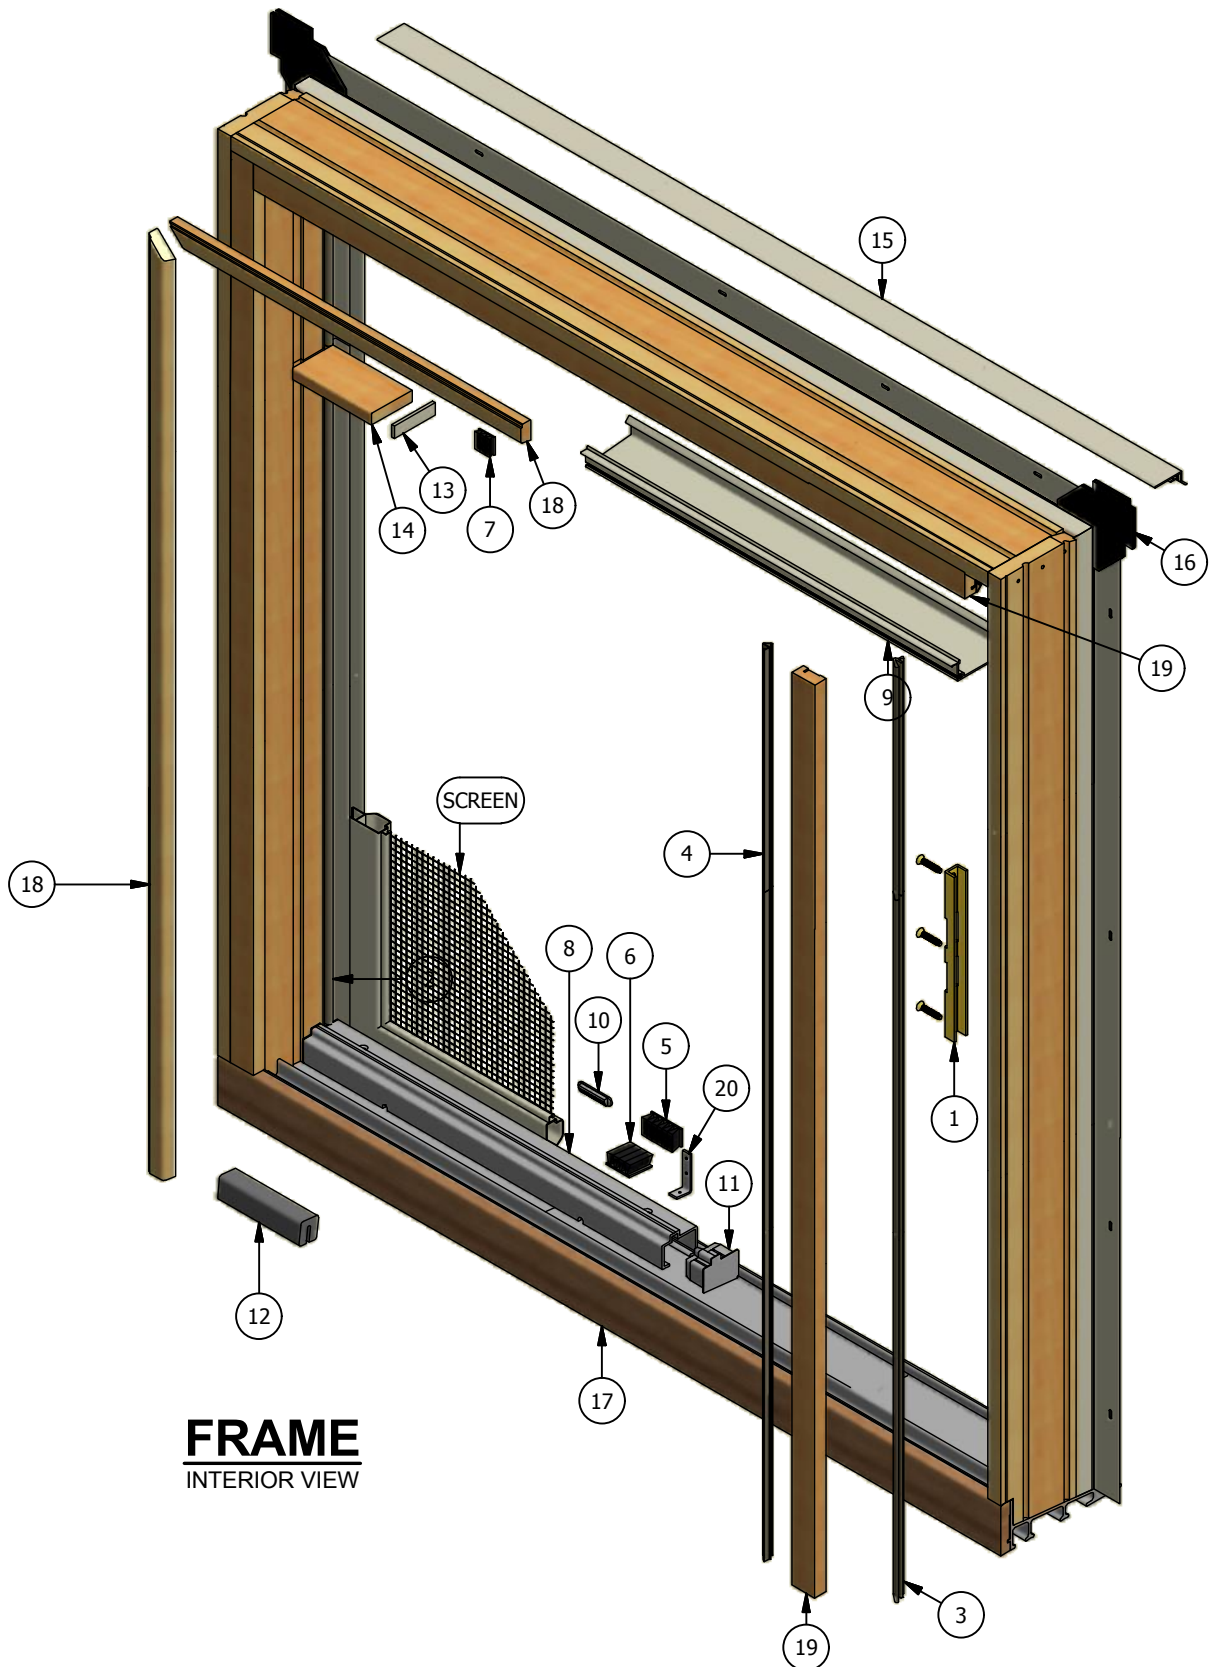

Pinnacle Series

Clad Sliding Patio Door (Stat-Active)

Parts Identification

Pinnacle Series

Clad Sliding Patio Door (Stat-Active)

Parts Identification

Pinnacle Series

Clad Sliding Patio Door (Stat-Active)

Parts Identification

Image	Item #	Description	Color / Finish / Size	Spec	Part #
	1	Keeper (May '09 - Current)	Standard Seacoast		2480053 2480056
		Keeper Screws #10 x 1 1/4" Screw (Qty.3)	Standard Seacoast		508105 518105
	2	Inactive Panel Weatherstrip			2384120
	3	Active Jamb Weatherstrip	Beige	108" 120"	2384100 2384070
	4	Inside Stop Weatherstrip			2384105
	5	Setting Block Dust Pad			2384131
	6	Sill Dust Pad			2384130
	7	Upper Frame Dust Pad			2384133
	8	Setting Block	Grey Grey Grey Brown Brown Brown	2-6 3-0 4-0 2-6 3-0 4-0	2384704 2384708 2384712 2384705 2384709 2384713

Pinnacle Series

Clad Sliding Patio Door (Stat-Active)

Parts Identification

Image	Item #	Description	Color / Finish / Size	Spec	Part #
	9	Head & Side Jamb Cover Extrusion	Bronze		2384532
			Hunter Green		2384533
			Mill Finish*		2384535
		Jamb Cover Extrusion Screws #6 x 3/4" Screw			500005
		Jamb Cover Pad	White		2384150
			Tan		2384151
			Black		2384152
	10	Setting Block Weep Cover	Grey		2384140
			Brown		2384141
	11	Setting Block End Cap (LH Shown)	Grey	LH	2384750
			Grey	RH	2384753
			Brown	LH	2384751
			Brown	RH	2384754
	12	Sill Bumper	Grey		2384981
			Brown		2384982
	13	Head Bumper Pad			2384983
	14	Head Bumper Block	8' Pine Lineal		2386225
			8' Alder Lineal		2386225-A
			10' Fir Lineal		2386225-F