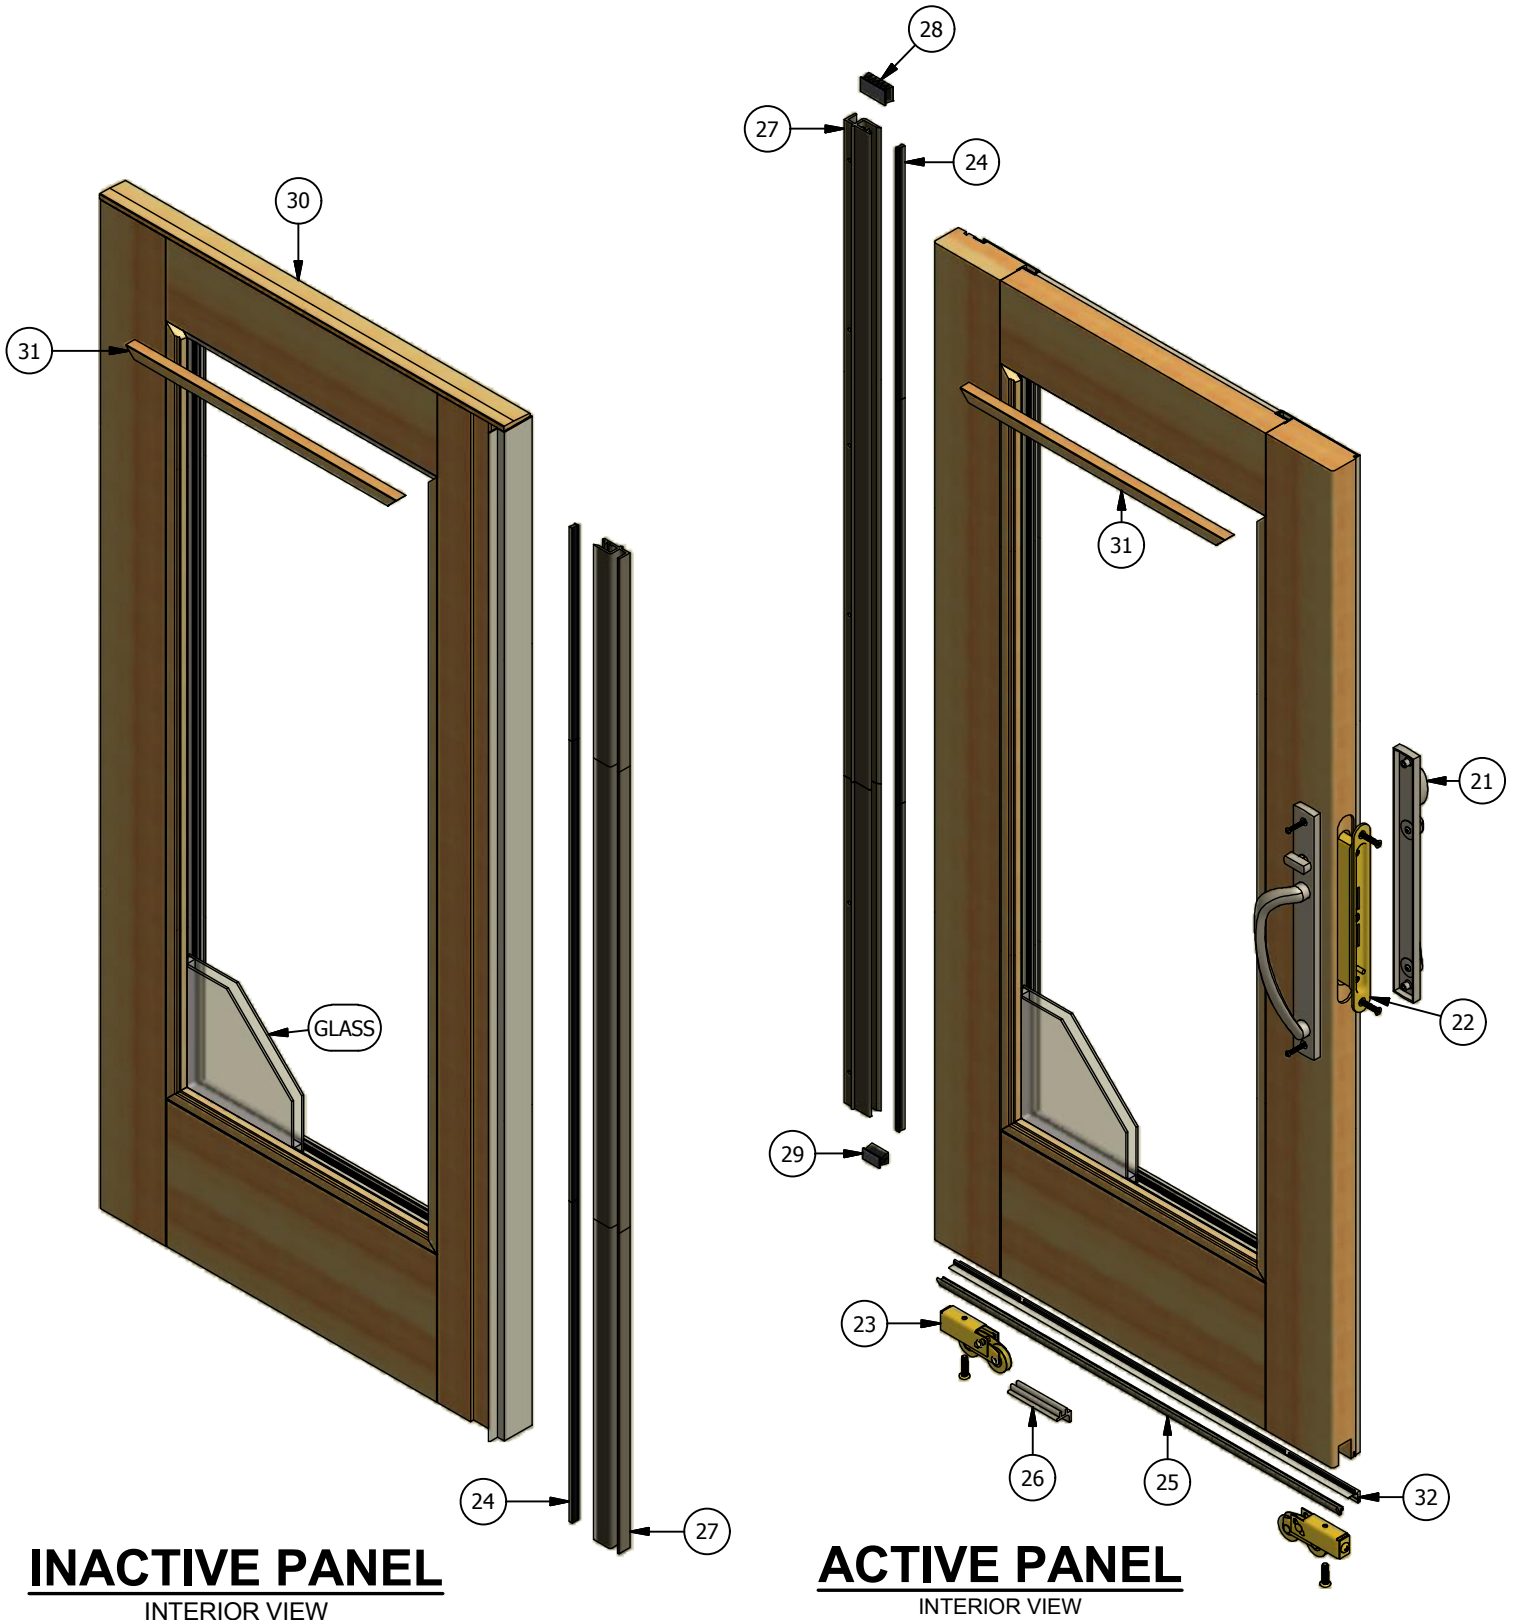

Pinnacle Series

Clad Sliding Patio Door (Stat-Active)

Parts Identification

Pinnacle Series

Clad Sliding Patio Door (Stat-Active)

Parts Identification

Pinnacle Series

Clad Sliding Patio Door (Stat-Active)

Parts Identification

Image	Item #	Description	Color / Finish / Size	Spec	Part #
	1	Keeper (May '09 - Current)	Standard Seacoast		2480053 2480056
		Keeper Screws #10 x 1 1/4" Screw (Qty.3)	Standard Seacoast		508105 518105
	2	Inactive Panel Weatherstrip			2384120
	3	Active Jamb Weatherstrip	Beige	108" 120"	2384100 2384070
	4	Inside Stop Weatherstrip			2384105
	5	Setting Block Dust Pad			2384131
	6	Sill Dust Pad			2384130
	7	Upper Frame Dust Pad			2384133
	8	Setting Block	Grey Grey Grey Brown Brown Brown	2-6 3-0 4-0 2-6 3-0 4-0	2384704 2384708 2384712 2384705 2384709 2384713