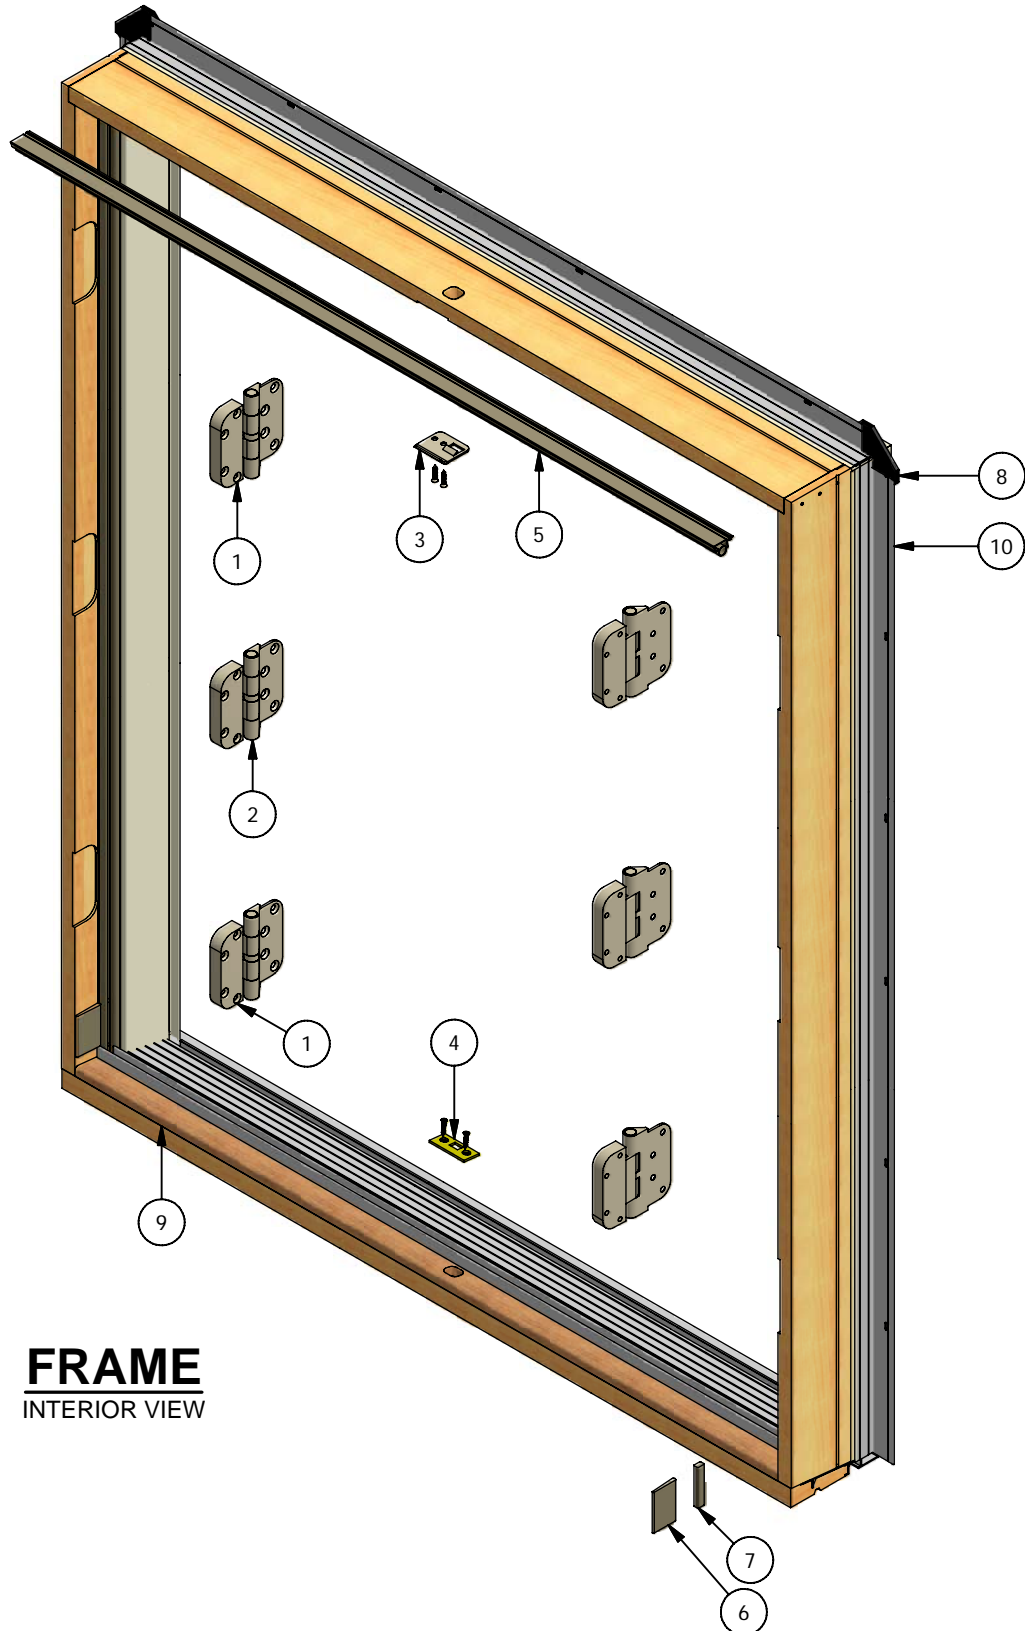

Pinnacle Series

Clad Inswing Patio Door (Bi-Hinge)

Parts Identification

FRAME
INTERIOR VIEW

WINDSOR
WINDOWS & DOORS
A Woodgrain Millwork Company

Pinnacle Series

Clad Inswing Patio Door (Bi-Hinge)

Parts Identification

**SECONDARY ACTIVE
PANEL**
INTERIOR VIEW

ACTIVE PANEL
INTERIOR VIEW
(PANEL OPTION SHOWN)

WINDSOR
WINDOWS & DOORS
A Woodgrain Millwork Company

Pinnacle Series

Clad Inswing Patio Door (Bi-Hinge)

Parts Identification

Adjustable Hinge Notes:

- Door heights of 6-10 or less require 2 guide hinges and 1 set hinge. Door heights above 6-10 require 3 guide hinges and 1 set hinge.
- Handing is determined by which side of the panel the hinges are mounted as viewed from the exterior.
- Doors manufactured prior to Jan, 2010 have a different style of adjustable hinge. The hinges above will fit into the existing routes, however, they will look slightly different. To maintain a consistent look, replace all hinges at once.