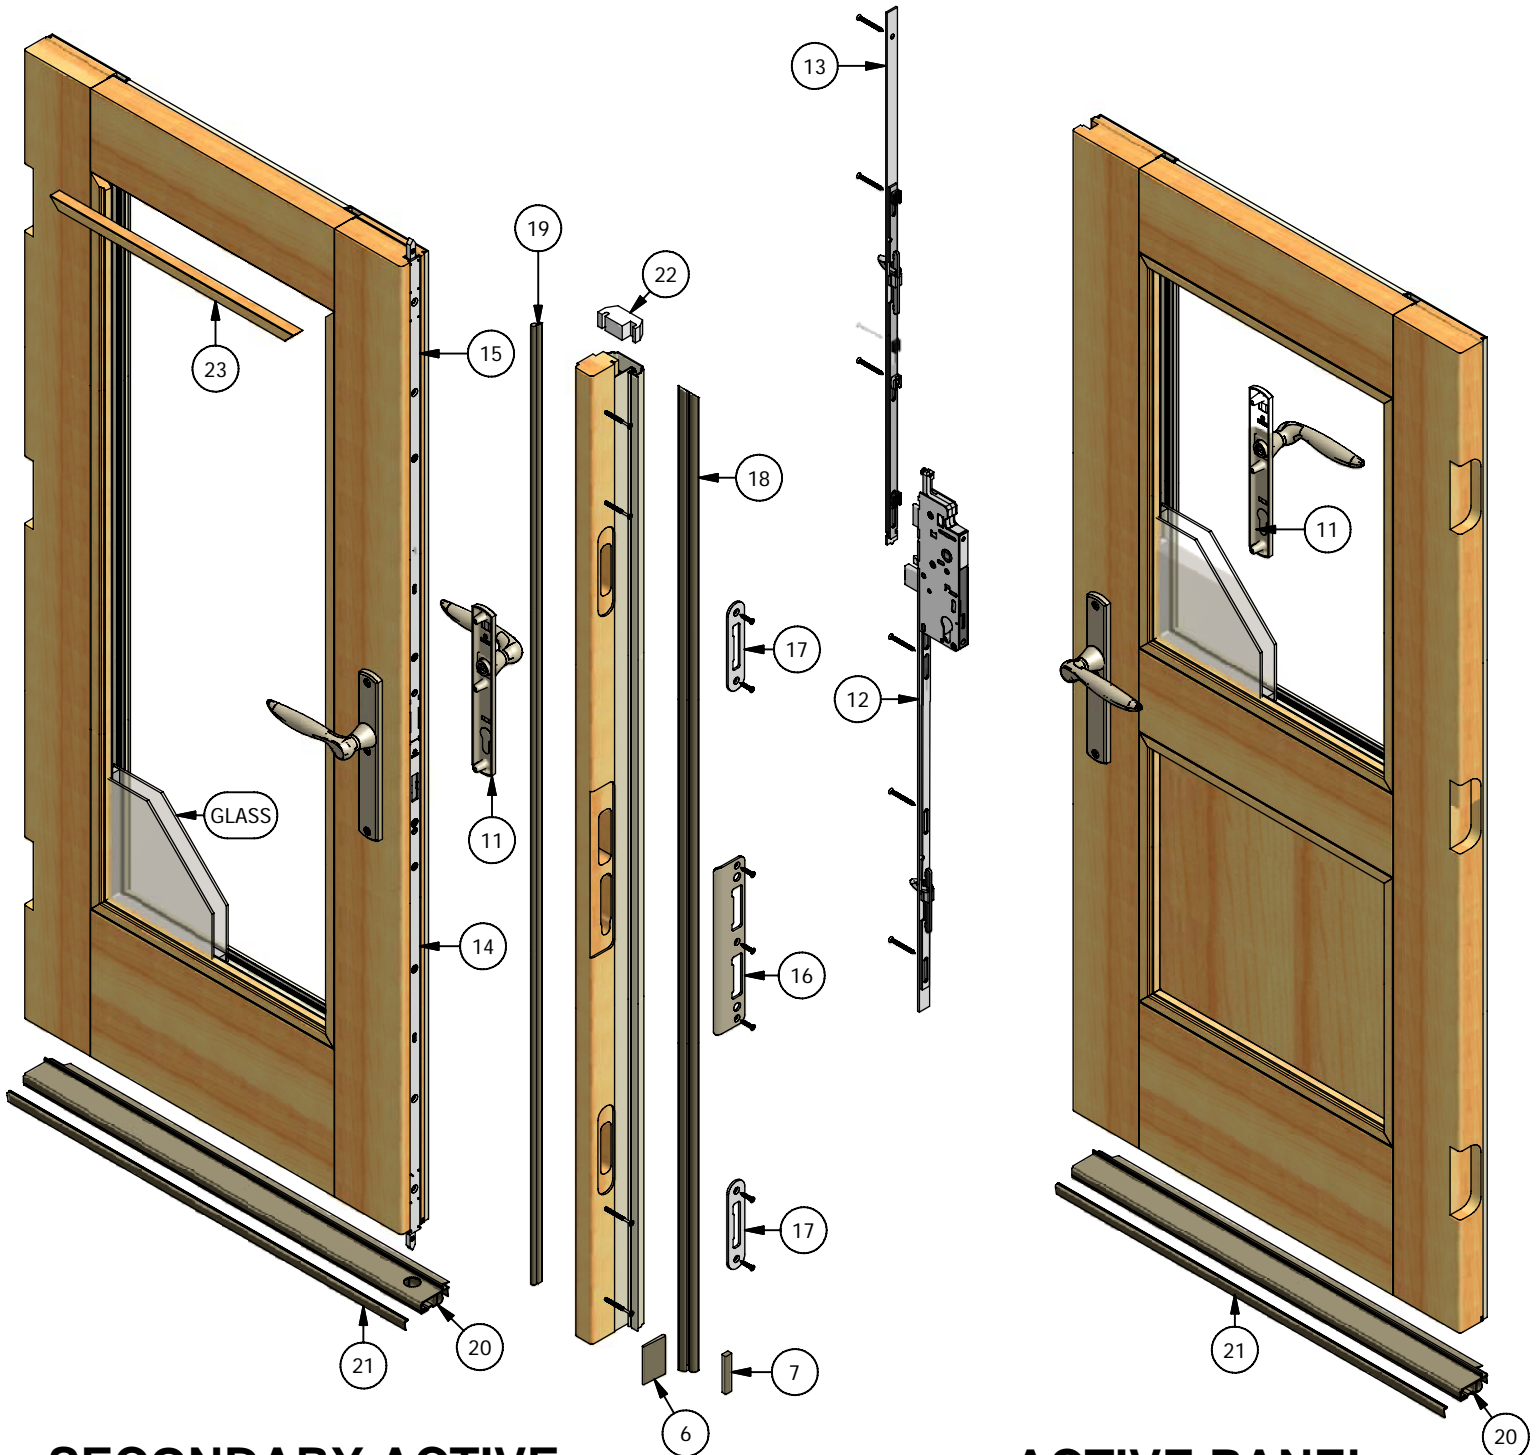

Pinnacle Series

Clad Inswing Patio Door (Bi-Hinge)

Parts Identification

FRAME
INTERIOR VIEW

WINDSOR
WINDOWS & DOORS
A Woodgrain Millwork Company

Pinnacle Series

Clad Inswing Patio Door (Bi-Hinge)

Parts Identification

**SECONDARY ACTIVE
PANEL**
INTERIOR VIEW

ACTIVE PANEL
INTERIOR VIEW
(PANEL OPTION SHOWN)

WINDSOR
WINDOWS & DOORS
A Woodgrain Millwork Company

Pinnacle Series

Clad Inswing Patio Door (Bi-Hinge)

Parts Identification

Adjustable Hinge Notes:

- Door heights of 6-10 or less require 2 guide hinges and 1 set hinge. Door heights above 6-10 require 3 guide hinges and 1 set hinge.
- Handing is determined by which side of the panel the hinges are mounted as viewed from the exterior.
- Doors manufactured prior to Jan, 2010 have a different style of adjustable hinge. The hinges above will fit into the existing routes, however, they will look slightly different. To maintain a consistent look, replace all hinges at once.