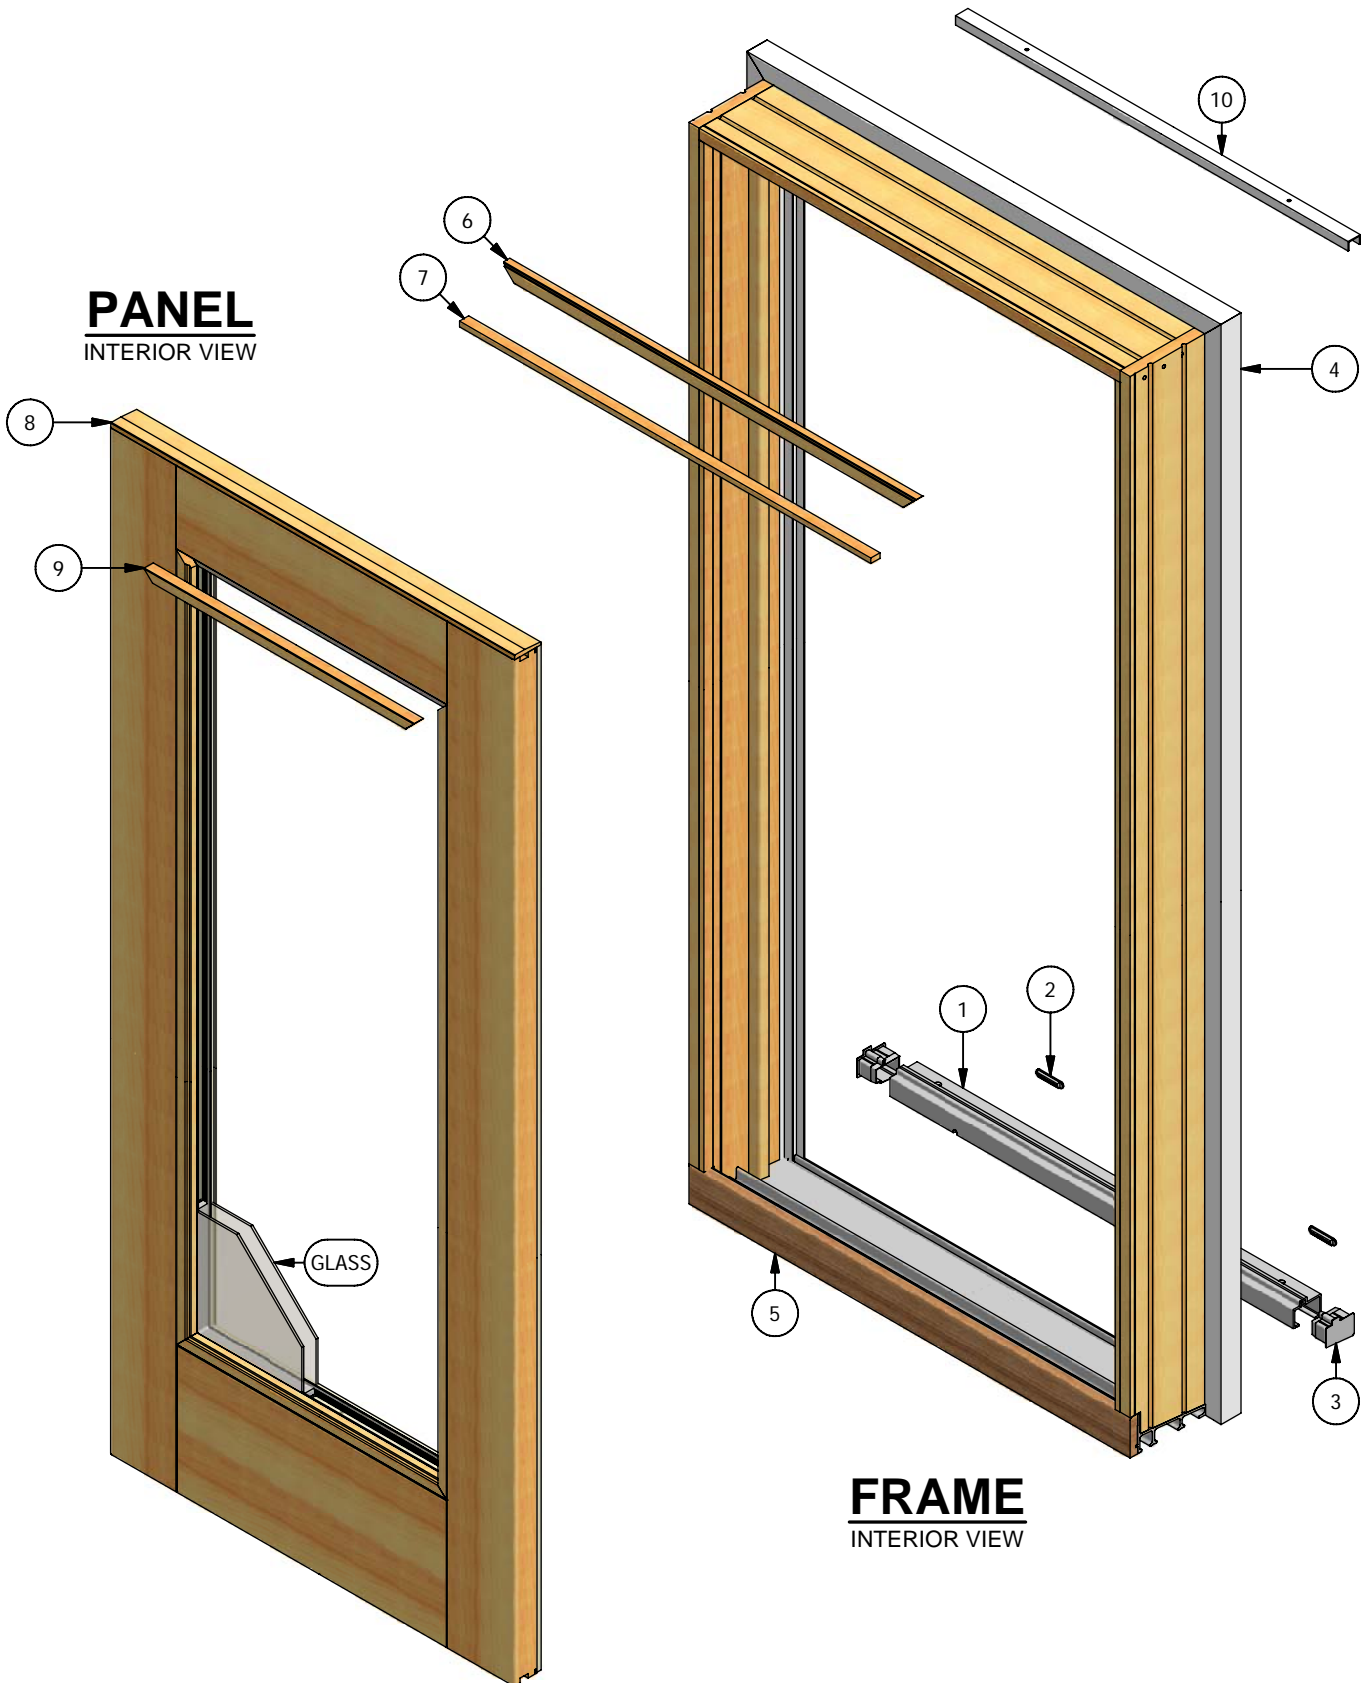

WINDSOR
WINDOWS & DOORS
A Woodgrain Millwork Company

Legend HBR Series Sliding Patio Door (Stationary) Parts Identification

Legend HBR Series

Sliding Patio Door (Stationary)

Parts Identification

Image	Item #	Description	Color / Finish / Size	Spec	Part #
	1	Setting Block	Grey Grey Grey Brown Brown Brown	2-6 3-0 4-0 2-6 3-0 4-0	2384704 2384708 2384712 2384705 2384709 2384713
	2	Setting Block Weep Cover	Grey Brown		2384140 2384141
	3	Setting Block End Cap (LH Shown)	Grey Grey Brown Brown	LH RH LH RH	2384750 2384753 2384751 2384754
	4	Exterior Casing (Head & Sides) (See Accessory section for other options)	14' Lineal Length		2390003
	5	Oak Threshold		1-2 1-4 1-6 2-6 3-0 4-0	2386000 2386001 2386002 2386006 2386007 2386008
	6	Inactive Jamb Parting Stop (Head & Sides)	9' Pine Lineal		2385414
	7	Stationary Interior Stop (Head & Sides)	9' Pine Lineal		2385413

Legend HBR Series

Sliding Patio Door (Stationary)

Parts Identification

Image	Item #	Description	Color / Finish / Size	Spec	Part #
	8	Inactive Head Filler Strip		1-2 1-4 1-6 2-6 3-0 4-0	2386120 2386121 2386122 2386126 2386127 2386128
	9	Glass Stop	8' Pine Lineal		2380890
		Glass Stop Tape 1/16" x 5/16" Single Sided	Gray - 3800' Spool		2381400
		Glazing Tape 1/16" x 3/16" Double Faced	Black - 216' Roll		2381420
 Not Shown on Assembly Dwg	9	Contemporary Glass Stop	8' Pine Lineal 8' Alder Lineal 8' Fir Lineal		2922300 2922300-A 2922300-F
		Glass Stop Tape 1/16" x 5/16" Single Sided	Gray - 3800' Spool		2381400
		Glazing Tape 1/16" x 3/16" Double Faced	Black - 216' Roll		2381420
	10	Screen Channel (Head & Sides)	Primed	13'-10"	6137