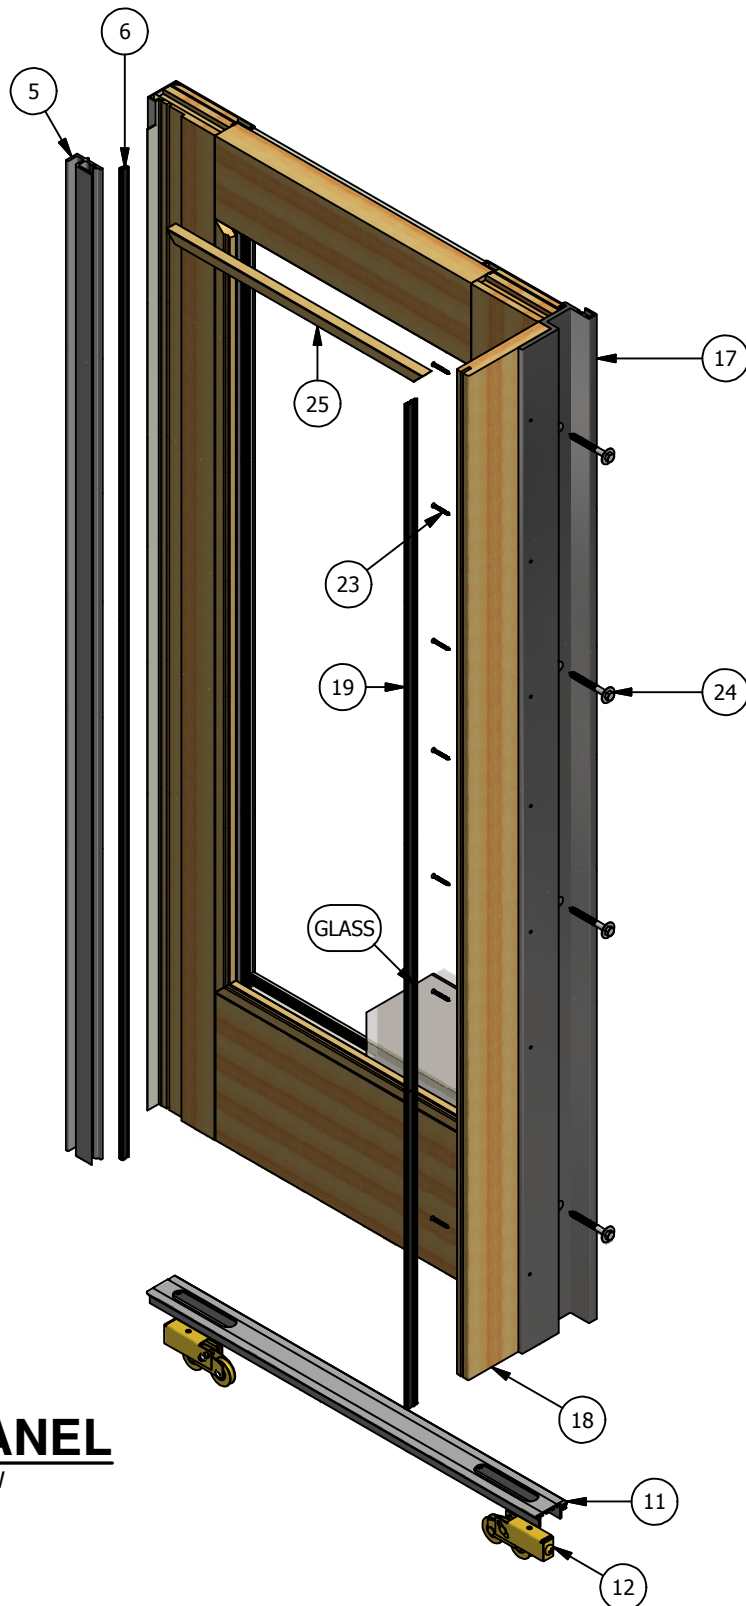

Pinnacle Series

Clad Multi-Slide Patio Door (French Pocket)

Parts Identification

FRAME
INTERIOR VIEW

Pinnacle Series

Clad Multi-Slide Patio Door (French Pocket)

Parts Identification

Pinnacle Series

Clad Multi-Slide Patio Door (French Pocket)

Parts Identification

POCKET PANEL
INTERIOR VIEW

Pinnacle Series

Clad Multi-Slide Patio Door (French Pocket)

Parts Identification

Image	Item #	Description	Color / Finish / Size	Spec	Part #
	1	Keeper	Standard Seacoast		2480053 2480056
		Keeper Screws #10 x 1 1/4" Screw (Qty. 3)	Standard Seacoast		508105 518105
	2	Head & Side Jamb Cover	Mill	20'	2100SW
	3	Head & Side Nail Fin	Call For Details		
	4	Head Track, Sill Track, Side Track and Mull Post Pile Weatherstrip	Call For Details		
	5	Interlock	Active	6-8	2384760
			Inactive		2384761
			Active	6-10	2384762
			Inactive		2384763
			Active	8-0	2384764
			Inactive		2384765
			Active	9-0	2384766
			Inactive		2384767
			Active	10-0	2384871
			Inactive		2384870
			12' Lineal	12'	2384769
		Interlock Screws #8 x 3/4" Screw			508152
	6	Interlock Weatherstrip	Black		2384110