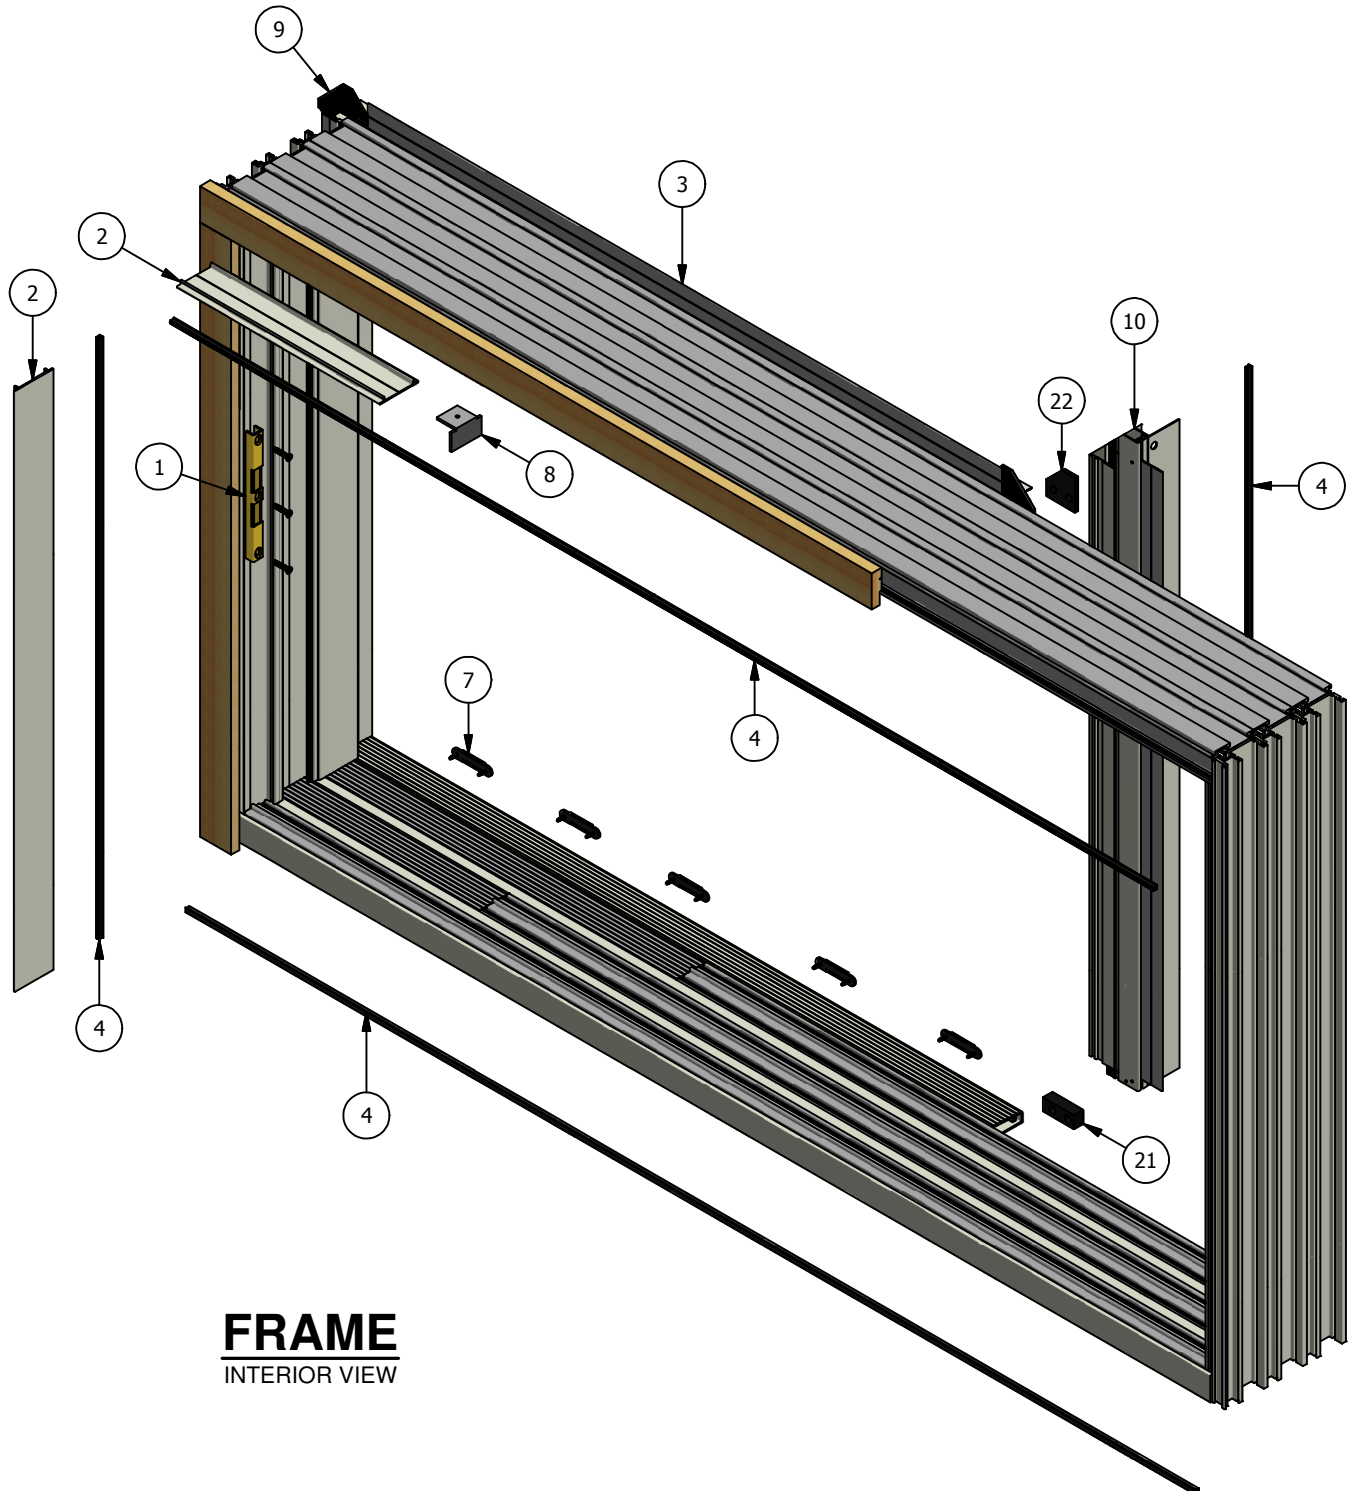

Pinnacle Series

Clad Multi-Slide Patio Door (French Pocket)

Parts Identification

FRAME
INTERIOR VIEW

Pinnacle Series

Clad Multi-Slide Patio Door (French Pocket)

Parts Identification

Pinnacle Series

Clad Multi-Slide Patio Door (French Pocket)

Parts Identification

POCKET PANEL
INTERIOR VIEW

Pinnacle Series

Clad Multi-Slide Patio Door (French Pocket)

Parts Identification

Image	Item #	Description	Color / Finish / Size	Spec	Part #
	1	Keeper	Standard Seacoast		2480053 2480056
		Keeper Screws #10 x 1 1/4" Screw (Qty. 3)	Standard Seacoast		508105 518105
	2	Head & Side Jamb Cover	Mill	20'	2100SW
	3	Head & Side Nail Fin	Call For Details		
	4	Head Track, Sill Track, Side Track and Mull Post Pile Weatherstrip	Call For Details		
	5	Interlock	Active	6-8	2384760
			Inactive		2384761
			Active	6-10	2384762
			Inactive		2384763
			Active	8-0	2384764
			Inactive		2384765
			Active	9-0	2384766
			Inactive		2384767
			Active	10-0	2384871
			Inactive		2384870
			12' Lineal	12'	2384769
		Interlock Screws #8 x 3/4" Screw			508152
	6	Interlock Weatherstrip	Black		2384110