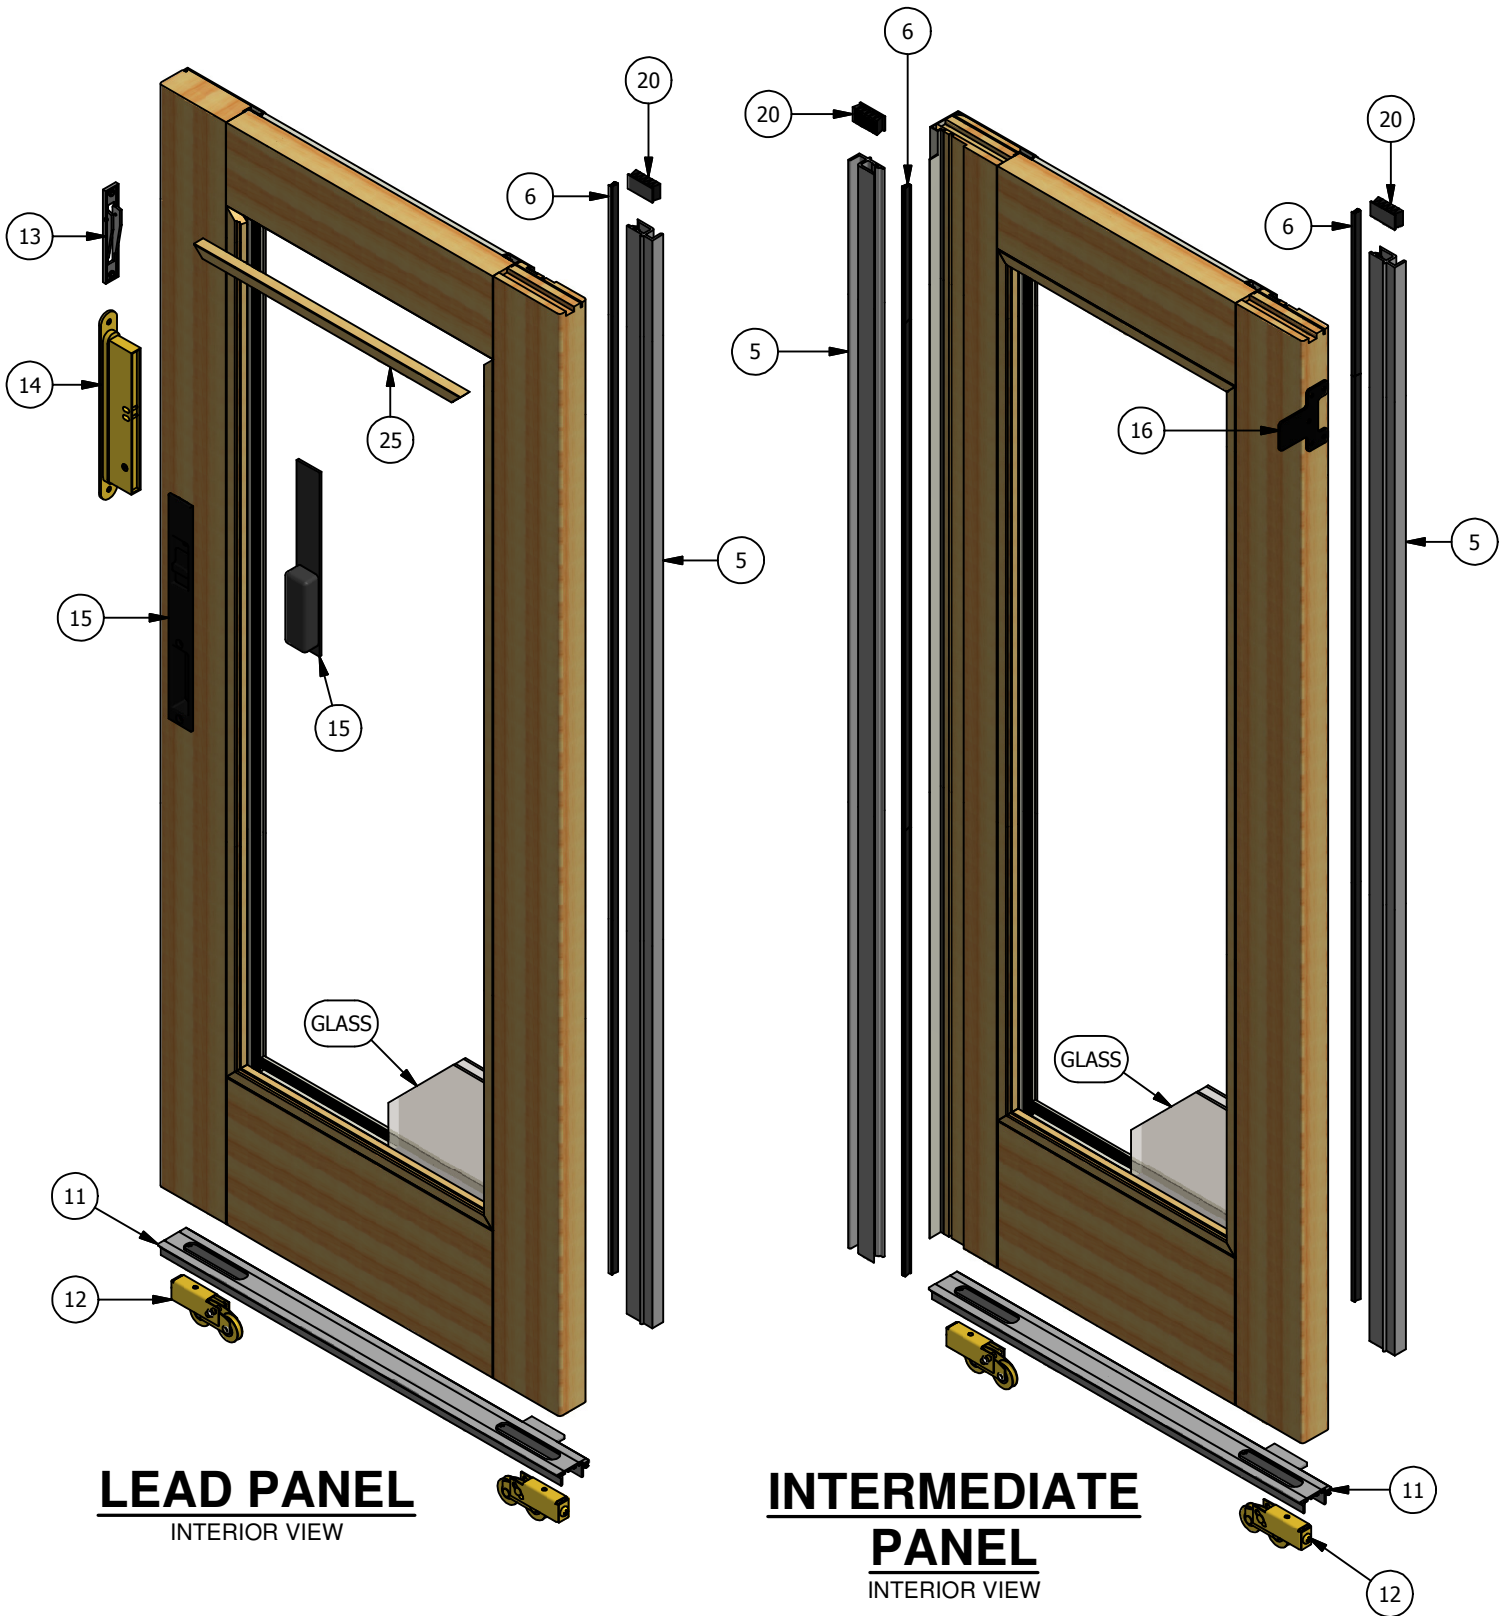

Pinnacle Series

Clad Multi-Slide Patio Door (French Pocket)

Parts Identification

FRAME
INTERIOR VIEW

Pinnacle Series

Clad Multi-Slide Patio Door (French Pocket)

Parts Identification

Pinnacle Series

Clad Multi-Slide Patio Door (French Pocket)

Parts Identification

POCKET PANEL
INTERIOR VIEW

Pinnacle Series

Clad Multi-Slide Patio Door (French Pocket)

Parts Identification

Image	Item #	Description	Color / Finish / Size	Spec	Part #
	1	Keeper	Standard Seacoast		2480053 2480056
		Keeper Screws #10 x 1 1/4" Screw (Qty. 3)	Standard Seacoast		508105 518105
	2	Head & Side Jamb Cover	Mill	20'	2100SW
	3	Head & Side Nail Fin	Call For Details		
	4	Head Track, Sill Track, Side Track and Mull Post Pile Weatherstrip	Call For Details		
	5	Interlock	Active	6-8	2384760
			Inactive		2384761
			Active	6-10	2384762
			Inactive		2384763
			Active	8-0	2384764
			Inactive		2384765
			Active	9-0	2384766
			Inactive		2384767
			Active	10-0	2384871
			Inactive		2384870
			12' Lineal	12'	2384769
		Interlock Screws #8 x 3/4" Screw			508152
	6	Interlock Weatherstrip	Black		2384110