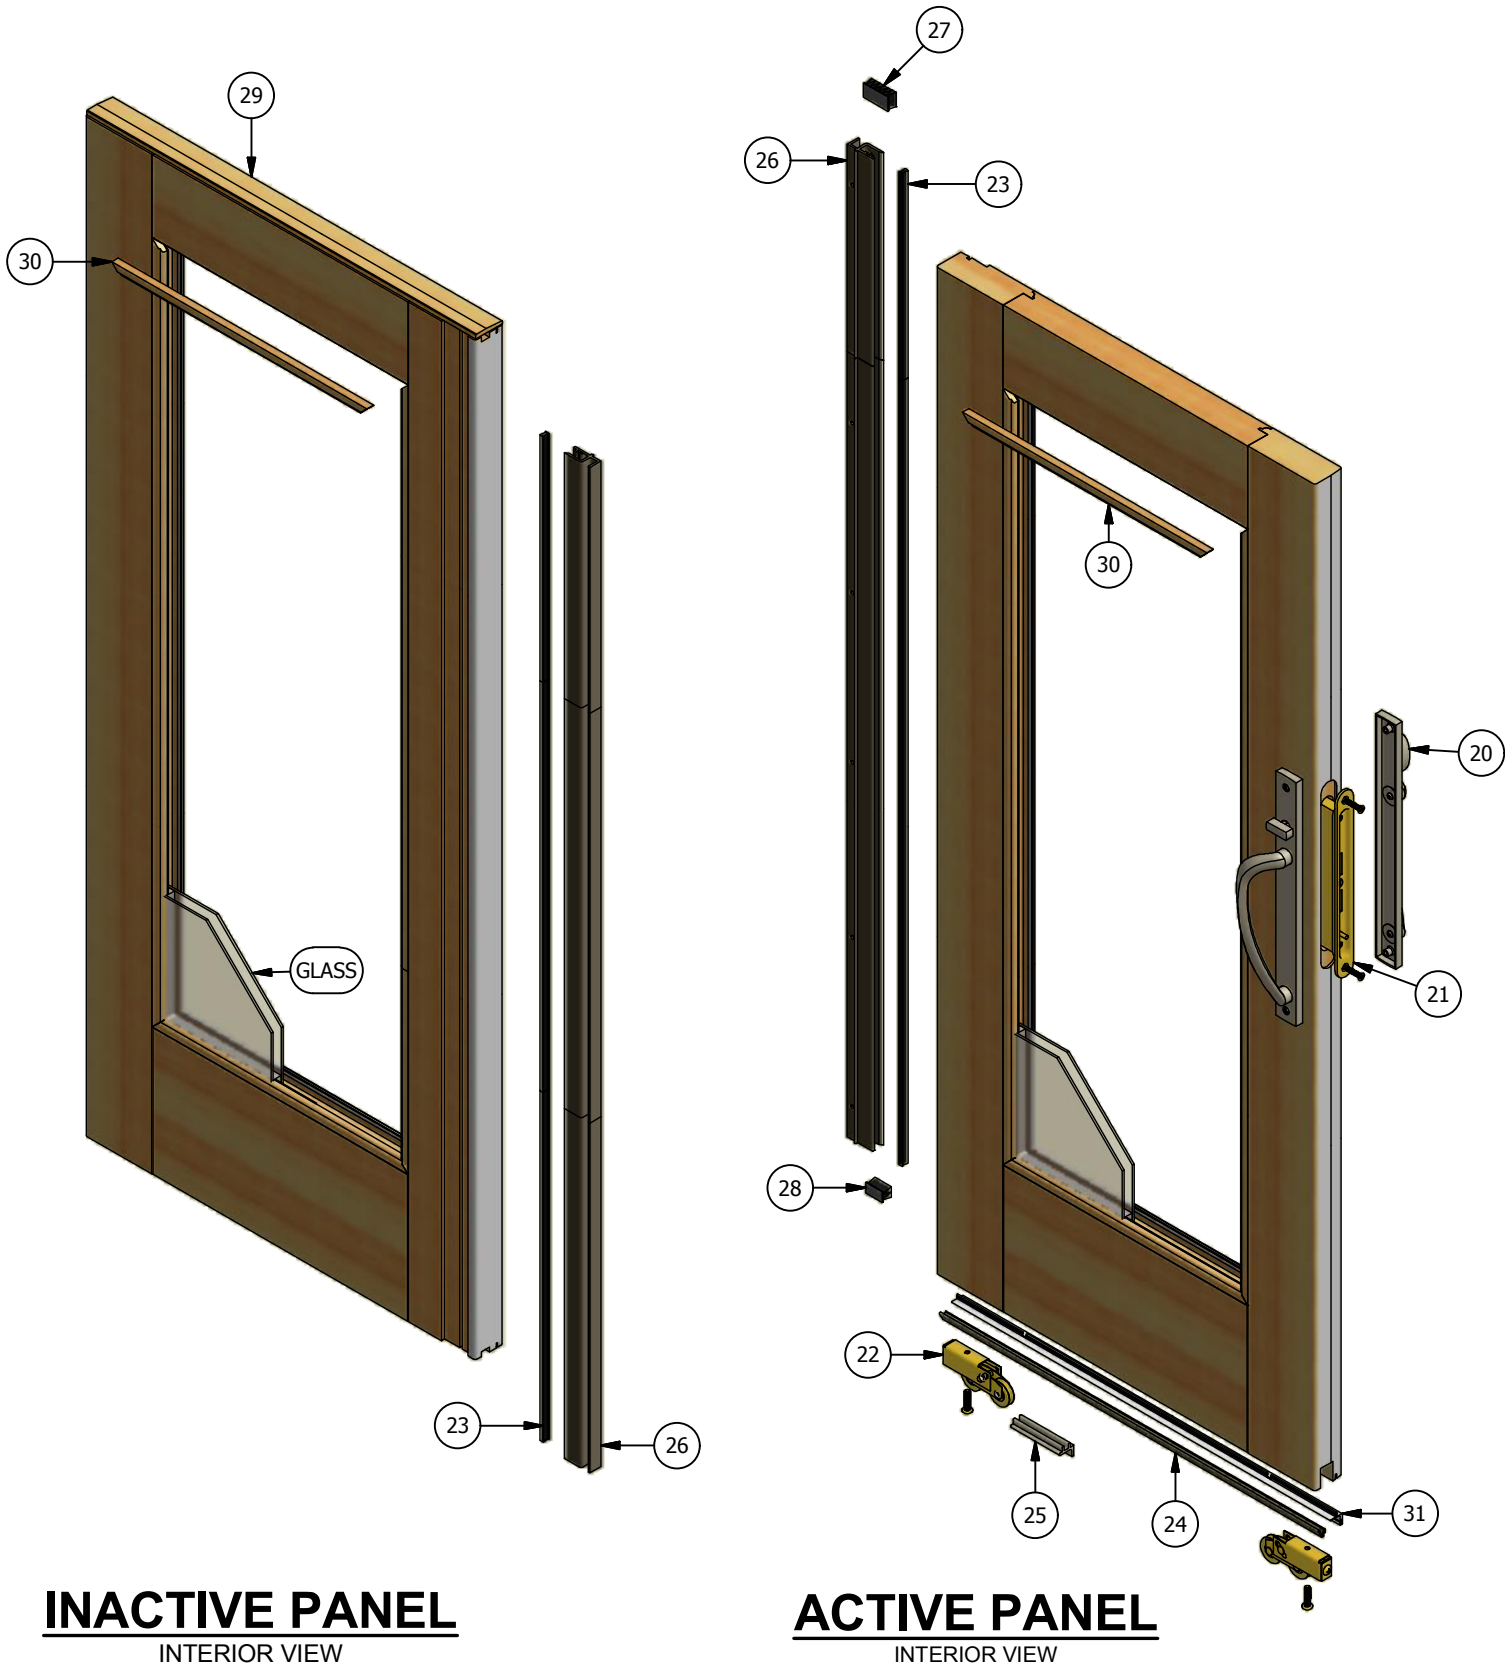

Pinnacle Series

Primed Sliding Patio Door (Stat-Active)

Parts Identification

Pinnacle Series

Primed Sliding Patio Door (Stat-Active)

Parts Identification

Pinnacle Series

Primed Sliding Patio Door (Stat-Active)

Parts Identification

Image	Item #	Description	Color / Finish / Size	Spec	Part #
	1	Keeper (May '09 - Current)	Standard Seacoast		2480053 2480056
		Keeper Screws #10 x 1 1/4" Screw (Qty.3)	Standard Seacoast		508105 518105
	2	Active Jamb Weatherstrip			2384100
	3	Interior Stop Weatherstrip			2384105
	4	Setting Block Dust Pad			2384131
	5	Sill Dust Pad			2384130
	6	Upper Frame Dust Pad			2384133
	7	Setting Block	Grey	2-6	2384704
			Grey	3-0	2384708
			Grey	4-0	2384712
			Brown	2-6	2384705
			Brown	3-0	2384709
Brown	4-0	2384713			
	8	Setting Block Weep Cover	Grey		2384140
			Brown		2384141
	9	Setting Block End Cap (LH Shown)	Grey	LH	2384750
			Grey	RH	2384753
			Brown	LH	2384751
			Brown	RH	2384754

Pinnacle Series

Primed Sliding Patio Door (Stat-Active)

Parts Identification

Image	Item #	Description	Color / Finish / Size	Spec	Part #
	10	Sill Bumper	Grey Brown		2384981 2384982
	11	Head Bumper Pad			2384983
	12	Head Bumper Block	8' Pine Lineal		2386225
	13	Exterior Casing (Head & Sides) (See Accessory section for other options)	14' Lineal Length		2380007
	14	Oak Threshold		3-0 4-0 5-0 6-0 8-0 10-0 12-0 16-0	2386007 2386008 2386009 2386010 2386011 2386012 2386013 2386014
	15	Inactive Jamb Parting Stop	9' Pine Lineal		2385414