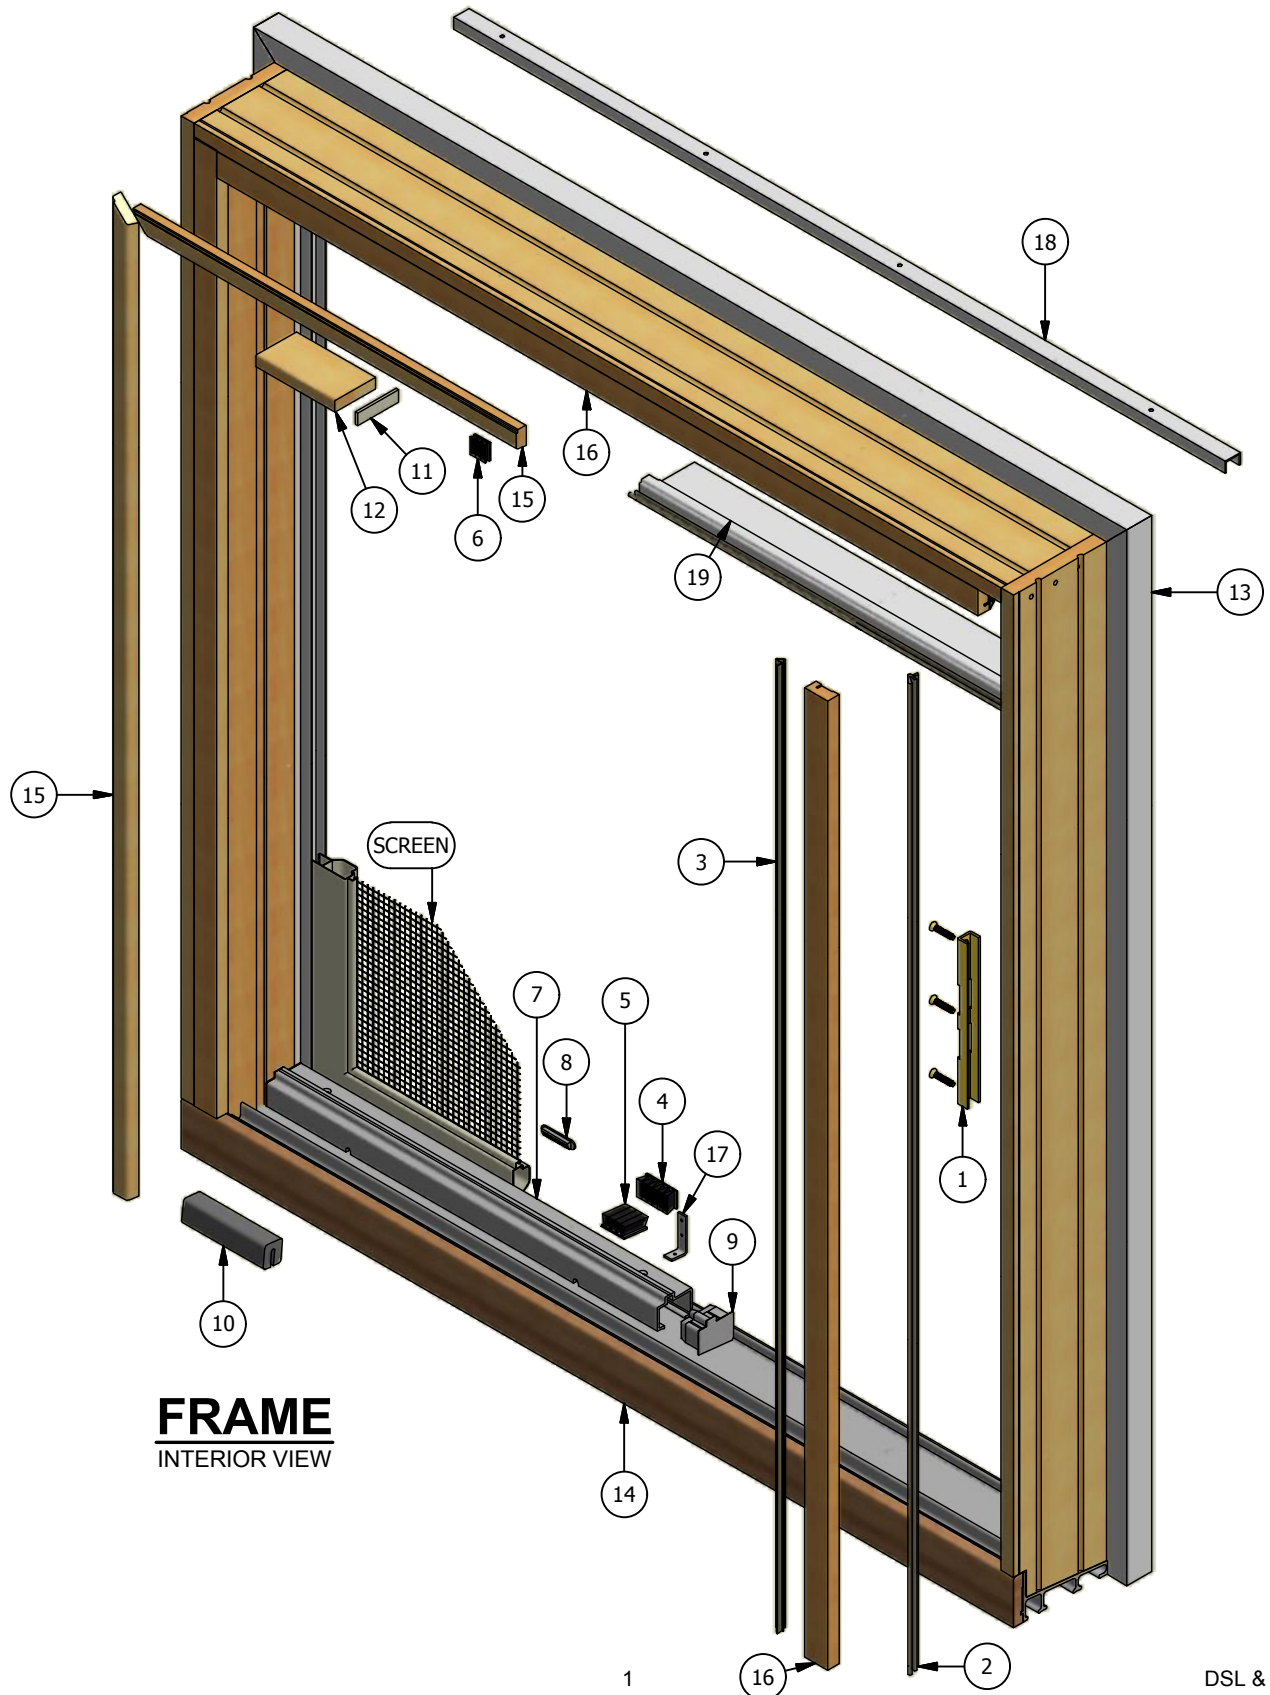

Pinnacle Series

Primed Sliding Patio Door (Stat-Active)

Parts Identification

Pinnacle Series

Primed Sliding Patio Door (Stat-Active)

Parts Identification

Pinnacle Series

Primed Sliding Patio Door (Stat-Active)

Parts Identification

Image	Item #	Description	Color / Finish / Size	Spec	Part #
	1	Keeper (May '09 - Current)	Standard Seacoast		2480053 2480056
		Keeper Screws #10 x 1 1/4" Screw (Qty.3)	Standard Seacoast		508105 518105
	2	Active Jamb Weatherstrip			2384100
	3	Interior Stop Weatherstrip			2384105
	4	Setting Block Dust Pad			2384131
	5	Sill Dust Pad			2384130
	6	Upper Frame Dust Pad			2384133
	7	Setting Block	Grey	2-6	2384704
			Grey	3-0	2384708
			Grey	4-0	2384712
			Brown	2-6	2384705
			Brown	3-0	2384709
Brown	4-0	2384713			
	8	Setting Block Weep Cover	Grey		2384140
			Brown		2384141
	9	Setting Block End Cap (LH Shown)	Grey	LH	2384750
			Grey	RH	2384753
			Brown	LH	2384751
			Brown	RH	2384754

Pinnacle Series

Primed Sliding Patio Door (Stat-Active)

Parts Identification

Image	Item #	Description	Color / Finish / Size	Spec	Part #
	10	Sill Bumper	Grey Brown		2384981 2384982
	11	Head Bumper Pad			2384983
	12	Head Bumper Block	8' Pine Lineal		2386225
	13	Exterior Casing (Head & Sides) (See Accessory section for other options)	14' Lineal Length		2380007
	14	Oak Threshold		3-0 4-0 5-0 6-0 8-0 10-0 12-0 16-0	2386007 2386008 2386009 2386010 2386011 2386012 2386013 2386014
	15	Inactive Jamb Parting Stop	9' Pine Lineal		2385414