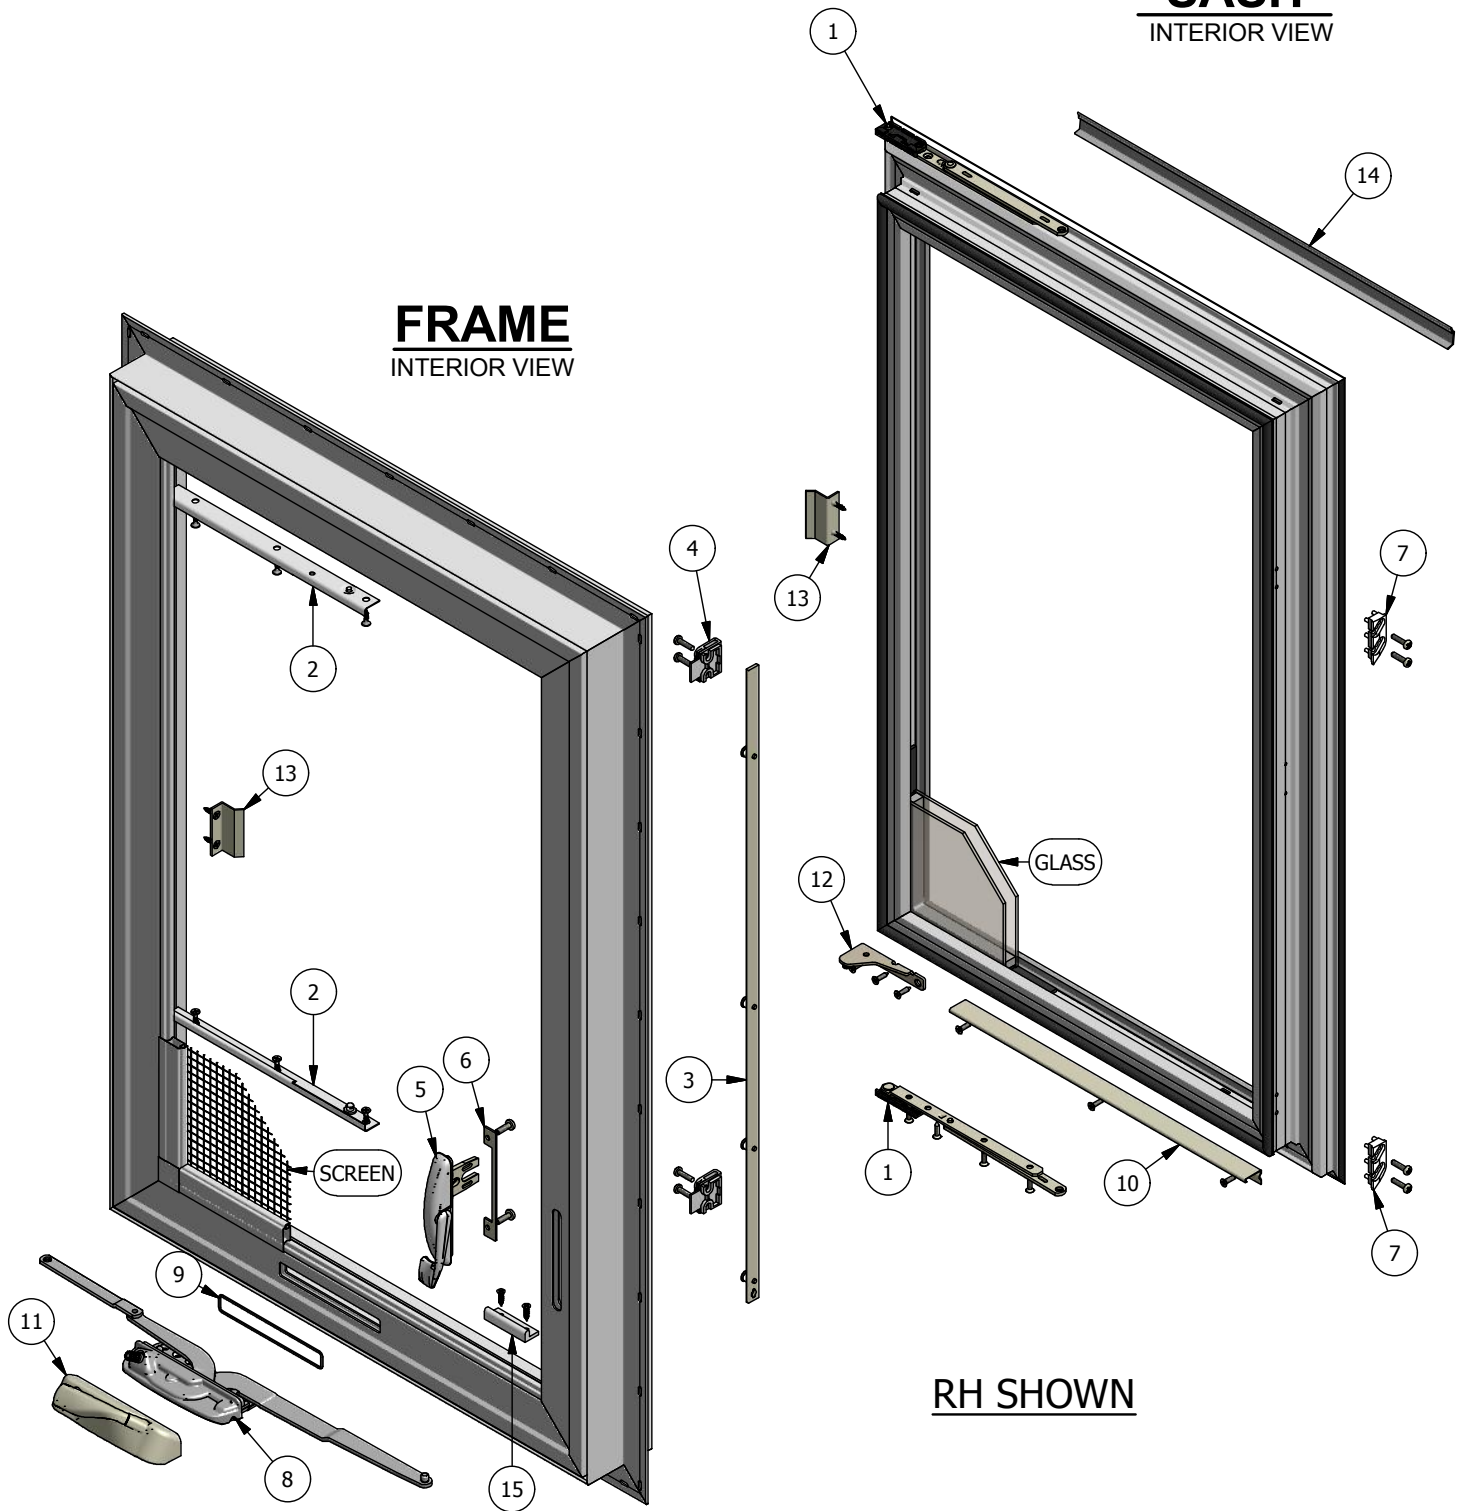

WINDSOR
WINDOWS & DOORS
A Woodgrain Millwork Company

Next Dimension Signature Series Casement (Operating) Parts Identification

FRAME
INTERIOR VIEW

SASH
INTERIOR VIEW

RH SHOWN

Next Dimension Signature Series

Casement (Operating)

Parts Identification

Image	Item #	Description	Color / Finish	Spec	Part #
	1	Hinge Arm	Standard		562003
		Hinge Screws #7 x 5/8" Screw (Qty 4)	LL/UR (lower left/upper right) UL/LR (upper left/lower right) Egress LL/UR (lower left/upper right) UL/LR (upper left/lower right)		562004 562005 562006
	2	Hinge Track	LL/UR (lower left/upper right) UL/LR (upper left/lower right)		542040 542045
		Hinge Track Screws #7 x 1/2" Screws (Qty 3)			508165
	3	Tie Bar	18" (R.O. Height)		558055
			24"		558060
	4	Tie Bar Guide			558120
		Tie Bar Guide Screws #8 x 3/4" Screw (Qty 2) (Prior to June 2014)			508060
		Tie Bar Guide			558121
		Tie Bar Guide Screws #8 x 3/4" Screw (Qty 2)			508060
	5	Sash Lock w/ Gasket (LH Shown) (December '03 - Current)	White Almond Clay		558036 558037 545037