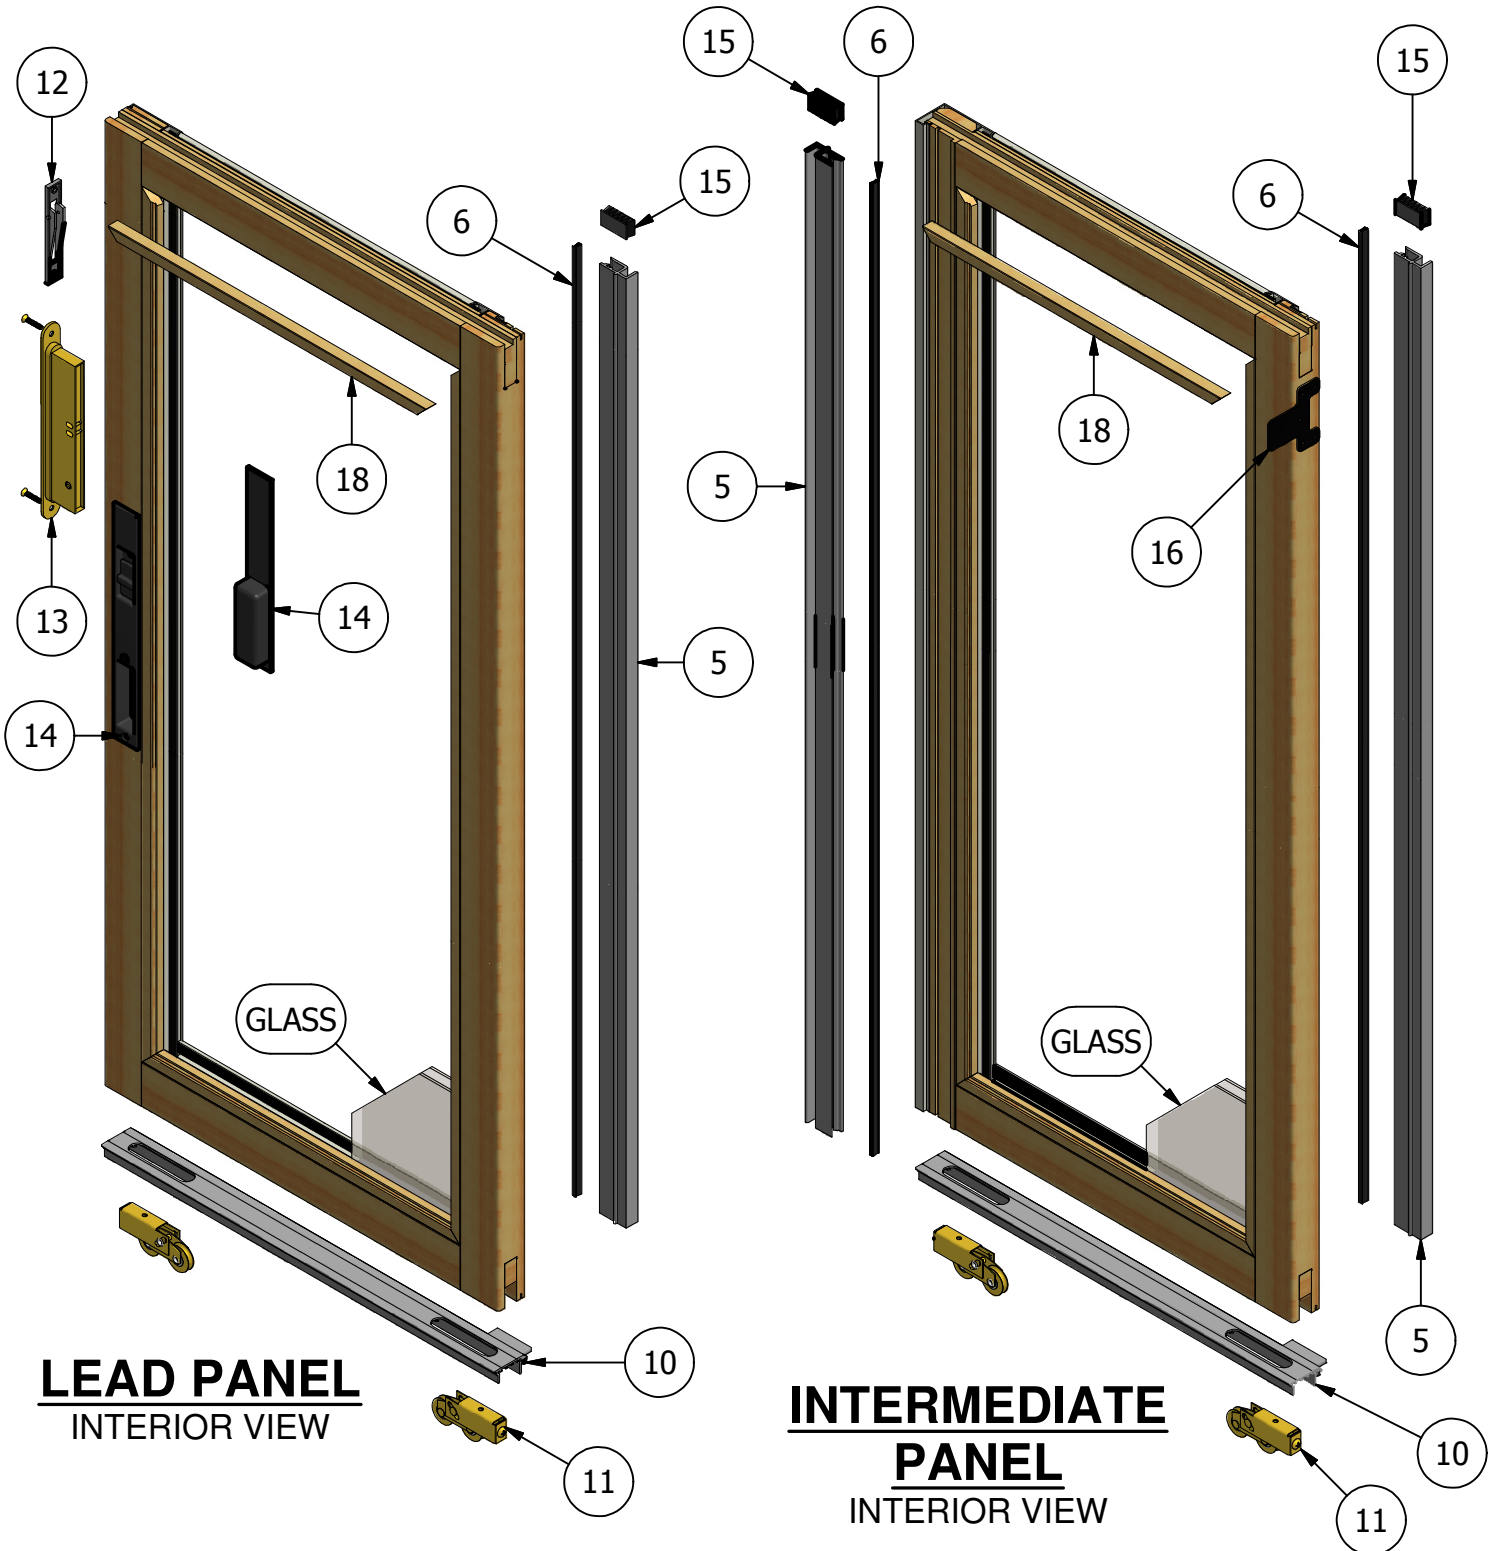

WINDSOR
WINDOWS & DOORS
A Woodgrain Millwork Company

Pinnacle Series Clad Multi-Slide Patio Door (Narrow Stacking) Parts Identification

WINDSOR
WINDOWS & DOORS
A Woodgrain Millwork Company

Pinnacle Series Clad Multi-Slide Patio Door (Narrow Stacking) Parts Identification

WINDSOR
WINDOWS & DOORS
A Woodgrain Millwork Company

Pinnacle Series Clad Multi-Slide Patio Door (Narrow Stacking)

Parts Identification

STACKING PANEL
INTERIOR VIEW

WINDSOR
WINDOWS & DOORS
A Woodgrain Millwork Company