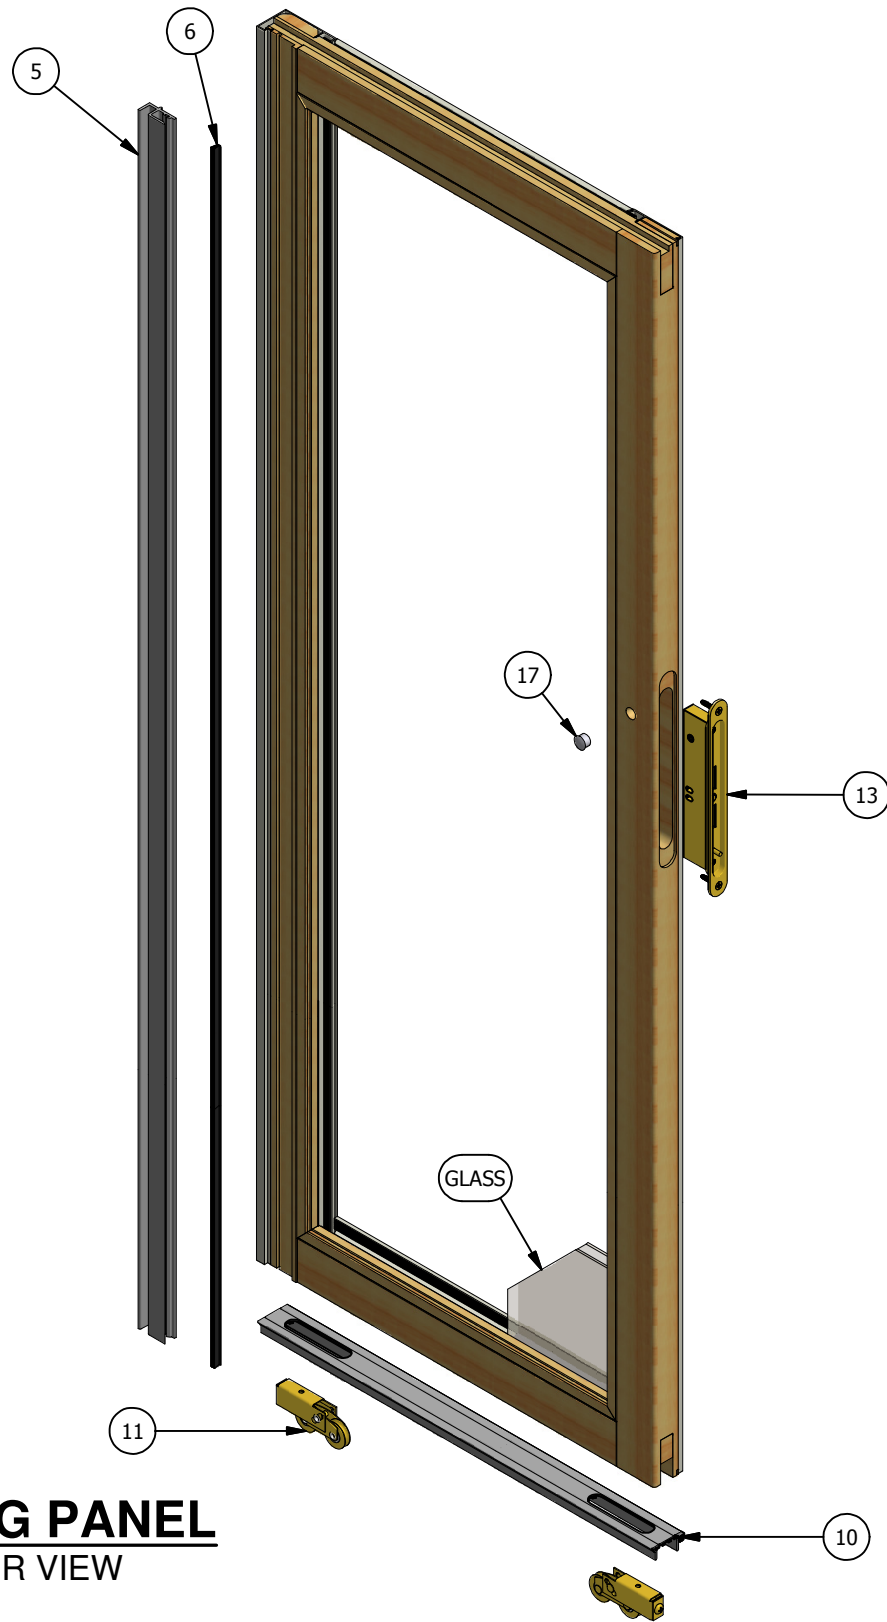

WINDSOR
WINDOWS & DOORS
A Woodgrain Millwork Company

Pinnacle Series Clad Multi-Slide Patio Door (Narrow Stacking) Parts Identification

WINDSOR
WINDOWS & DOORS
A Woodgrain Millwork Company

Pinnacle Series Clad Multi-Slide Patio Door (Narrow Stacking) Parts Identification

WINDSOR
WINDOWS & DOORS
A Woodgrain Millwork Company

Pinnacle Series Clad Multi-Slide Patio Door (Narrow Stacking)

Parts Identification

STACKING PANEL
INTERIOR VIEW

WINDSOR
WINDOWS & DOORS
A Woodgrain Millwork Company

Pinnacle Series

Clad Multi-Slide Patio Door (Narrow Stacking)

Parts Identification

Image	Item #	Description	Color / Finish / Size	Spec	Part #
	1	Keeper	Standard		2480053
		Keeper Screws #10 x 1 1/4" Screw (Qty. 3)	Seacoast		2480056
	2	Head & Side Jamb Cover	Mill Finish	20'	2100SW
	3	Head & Side Nail Fin	Call For Details		
	4	Head Track, Sill Track, Side Track and Mull Post Pile Weatherstrip	Call For Details		
	5	Interlock	Active	6-8	2384760
			Inactive		2384761
			Active	6-10	2384762
			Inactive		2384763
			Active	8-0	2384764
			Inactive		2384765
			Active	9-0	2384766
			Inactive		2384767
			Active	10-0	2384871
			Inactive		2384870
			12' Lineal	12'	2384769
		Interlock Screws #8 x 3/4" Screw			508152
	6	Interlock Weatherstrip	Black		2384110