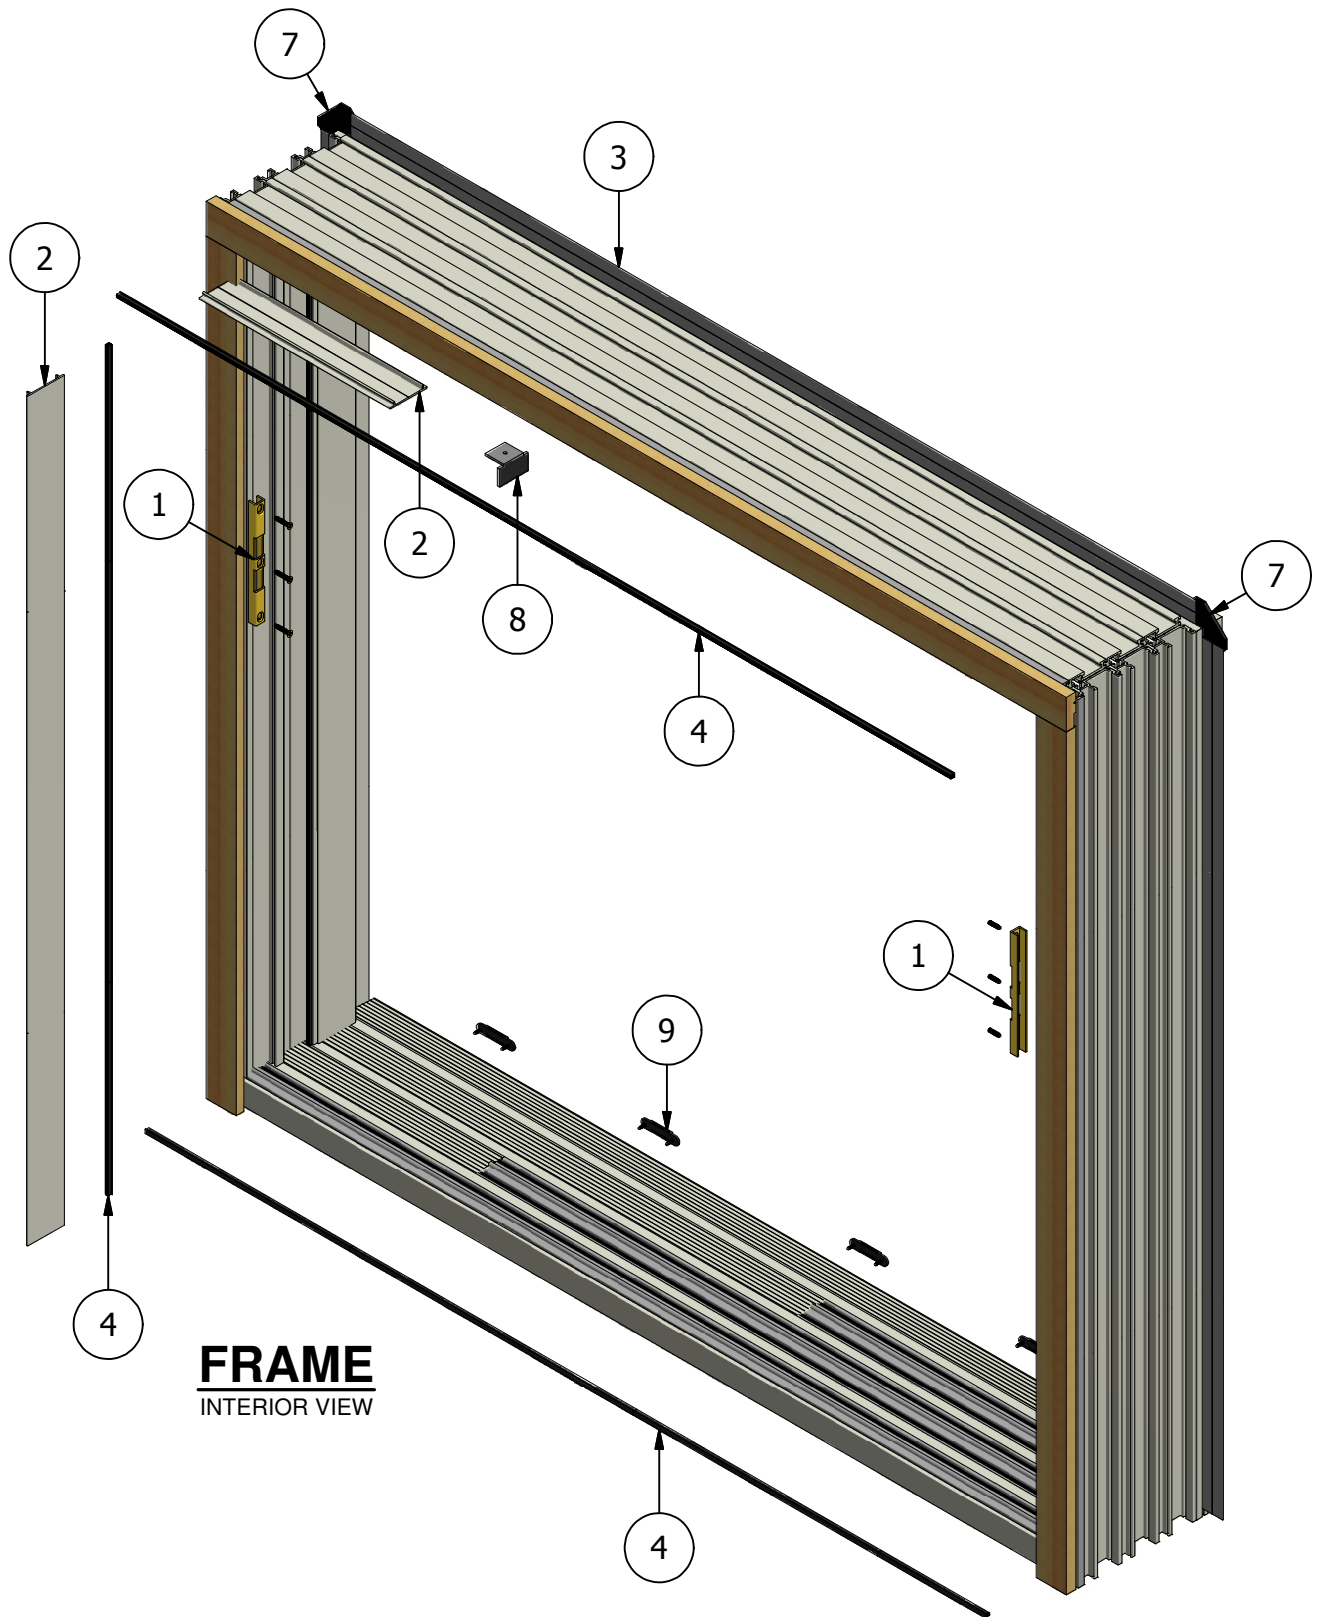

WINDSOR
WINDOWS & DOORS
A Woodgrain Millwork Company

Pinnacle Series Clad Multi-Slide Patio Door (Narrow Stacking) Parts Identification

WINDSOR
WINDOWS & DOORS
A Woodgrain Millwork Company

Pinnacle Series Clad Multi-Slide Patio Door (Narrow Stacking) Parts Identification

WINDSOR
WINDOWS & DOORS
A Woodgrain Millwork Company

Pinnacle Series Clad Multi-Slide Patio Door (Narrow Stacking)

Parts Identification

STACKING PANEL
INTERIOR VIEW

WINDSOR
WINDOWS & DOORS
A Woodgrain Millwork Company

Pinnacle Series

Clad Multi-Slide Patio Door (Narrow Stacking)

Parts Identification

Image	Item #	Description	Color / Finish / Size	Spec	Part #
	1	Keeper	Standard		2480053
		Keeper Screws #10 x 1 1/4" Screw (Qty. 3)	Seacoast		2480056
	2	Head & Side Jamb Cover	Mill Finish	20'	2100SW
	3	Head & Side Nail Fin	Call For Details		
	4	Head Track, Sill Track, Side Track and Mull Post Pile Weatherstrip	Call For Details		
	5	Interlock	Active	6-8	2384760
			Inactive		2384761
			Active	6-10	2384762
			Inactive		2384763
			Active	8-0	2384764
			Inactive		2384765
			Active	9-0	2384766
			Inactive		2384767
			Active	10-0	2384871
			Inactive		2384870
			12' Lineal	12'	2384769
		Interlock Screws #8 x 3/4" Screw			508152
	6	Interlock Weatherstrip	Black		2384110