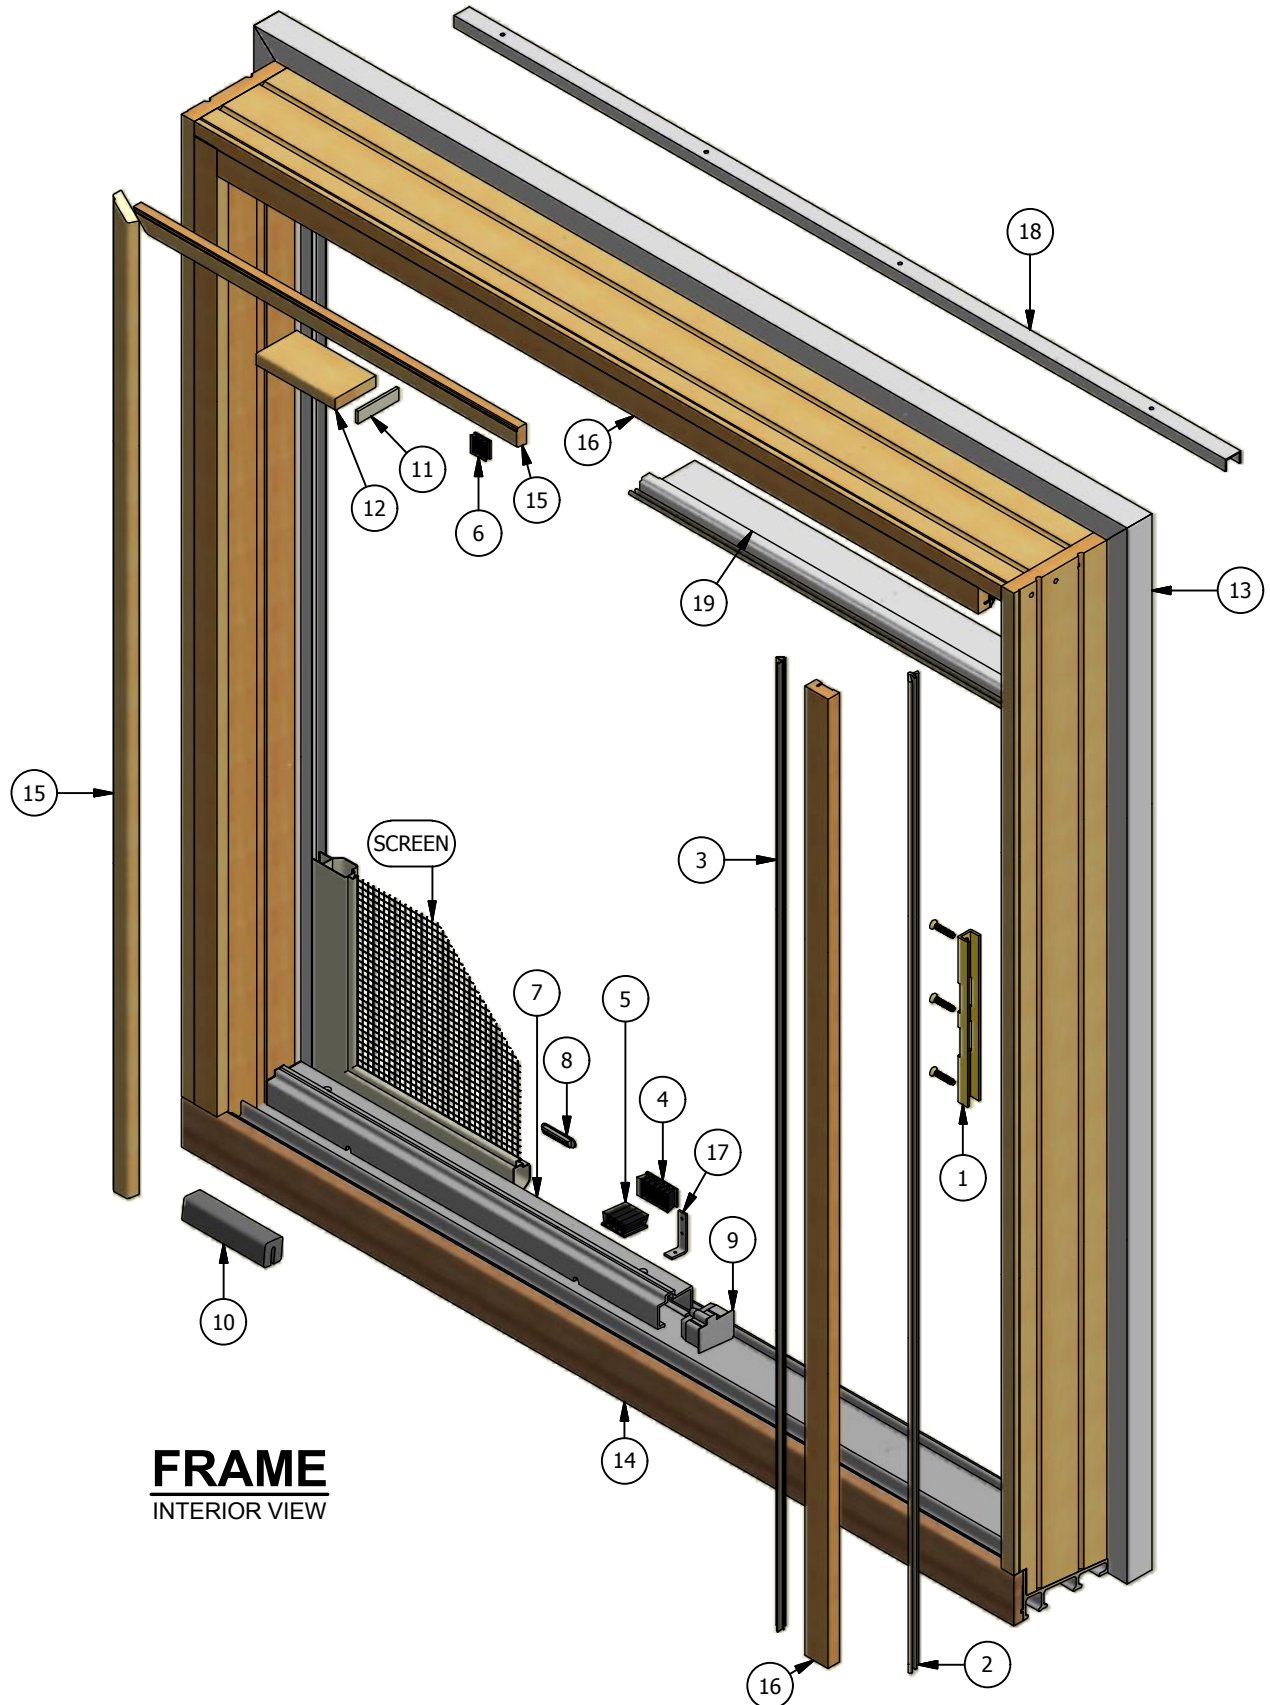

Legend HBR Series

Sliding Patio Door (Stat-Active - 2 and 4 Panel)

Parts Identification

Legend HBR Series

Sliding Patio Door (Stat-Active - 2 and 4 Panel)

Parts Identification

WINDSOR
WINDOWS & DOORS
A Woodgrain Millwork Company

Legend HBR Series

Sliding Patio Door (Stat-Active - 2 and 4 Panel)

Parts Identification

Image	Item #	Description	Color / Finish / Size	Spec	Part #
	1	Keeper (April '07 - Current)	Standard Seacoast		2480053 2480056
		Keeper Screws #10 x 1 1/4" Screw (Qty.3)	Standard Seacoast		508105 518105
	2	Active Jamb Weatherstrip			2384100
	3	Interior Stop Weatherstrip			2384105
	4	Setting Block Dust Pad			2384131
	5	Sill Dust Pad			2384130
	6	Upper Frame Dust Pad			2384133
	7	Setting Block	Grey	2-6	2384704
			Grey	3-0	2384708
			Grey	4-0	2384712
			Brown	2-6	2384705
			Brown	3-0	2384709
			Brown	4-0	2384713
	8	Setting Block Weep Cover	Grey		2384140
			Brown		2384141
	9	Setting Block End Cap (LH Shown)	Grey	LH	2384750
			Grey	RH	2384753
			Brown	LH	2384751
			Brown	RH	2384754

WINDSOR
WINDOWS & DOORS
A Woodgrain Millwork Company

Legend HBR Series

Sliding Patio Door (Stat-Active - 2 and 4 Panel)

Parts Identification

Image	Item #	Description	Color / Finish / Size	Spec	Part #
	10	Sill Bumper	Grey Brown		2384981 2384982
	11	Head Bumper Pad			2384983
	12	Head Bumper Block	8' Pine Lineal		2386225
	13	Exterior Casing (Head & Sides) (See Accessory section for other options)	14' Lineal Length		2390003
	14	Oak Threshold		3-0 4-0 5-0 6-0 8-0 10-0 12-0 16-0	2386007 2386008 2386009 2386010 2386011 2386012 2386013 2386014
	15	Inactive Jamb Parting Stop	9' Pine Lineal		2385414