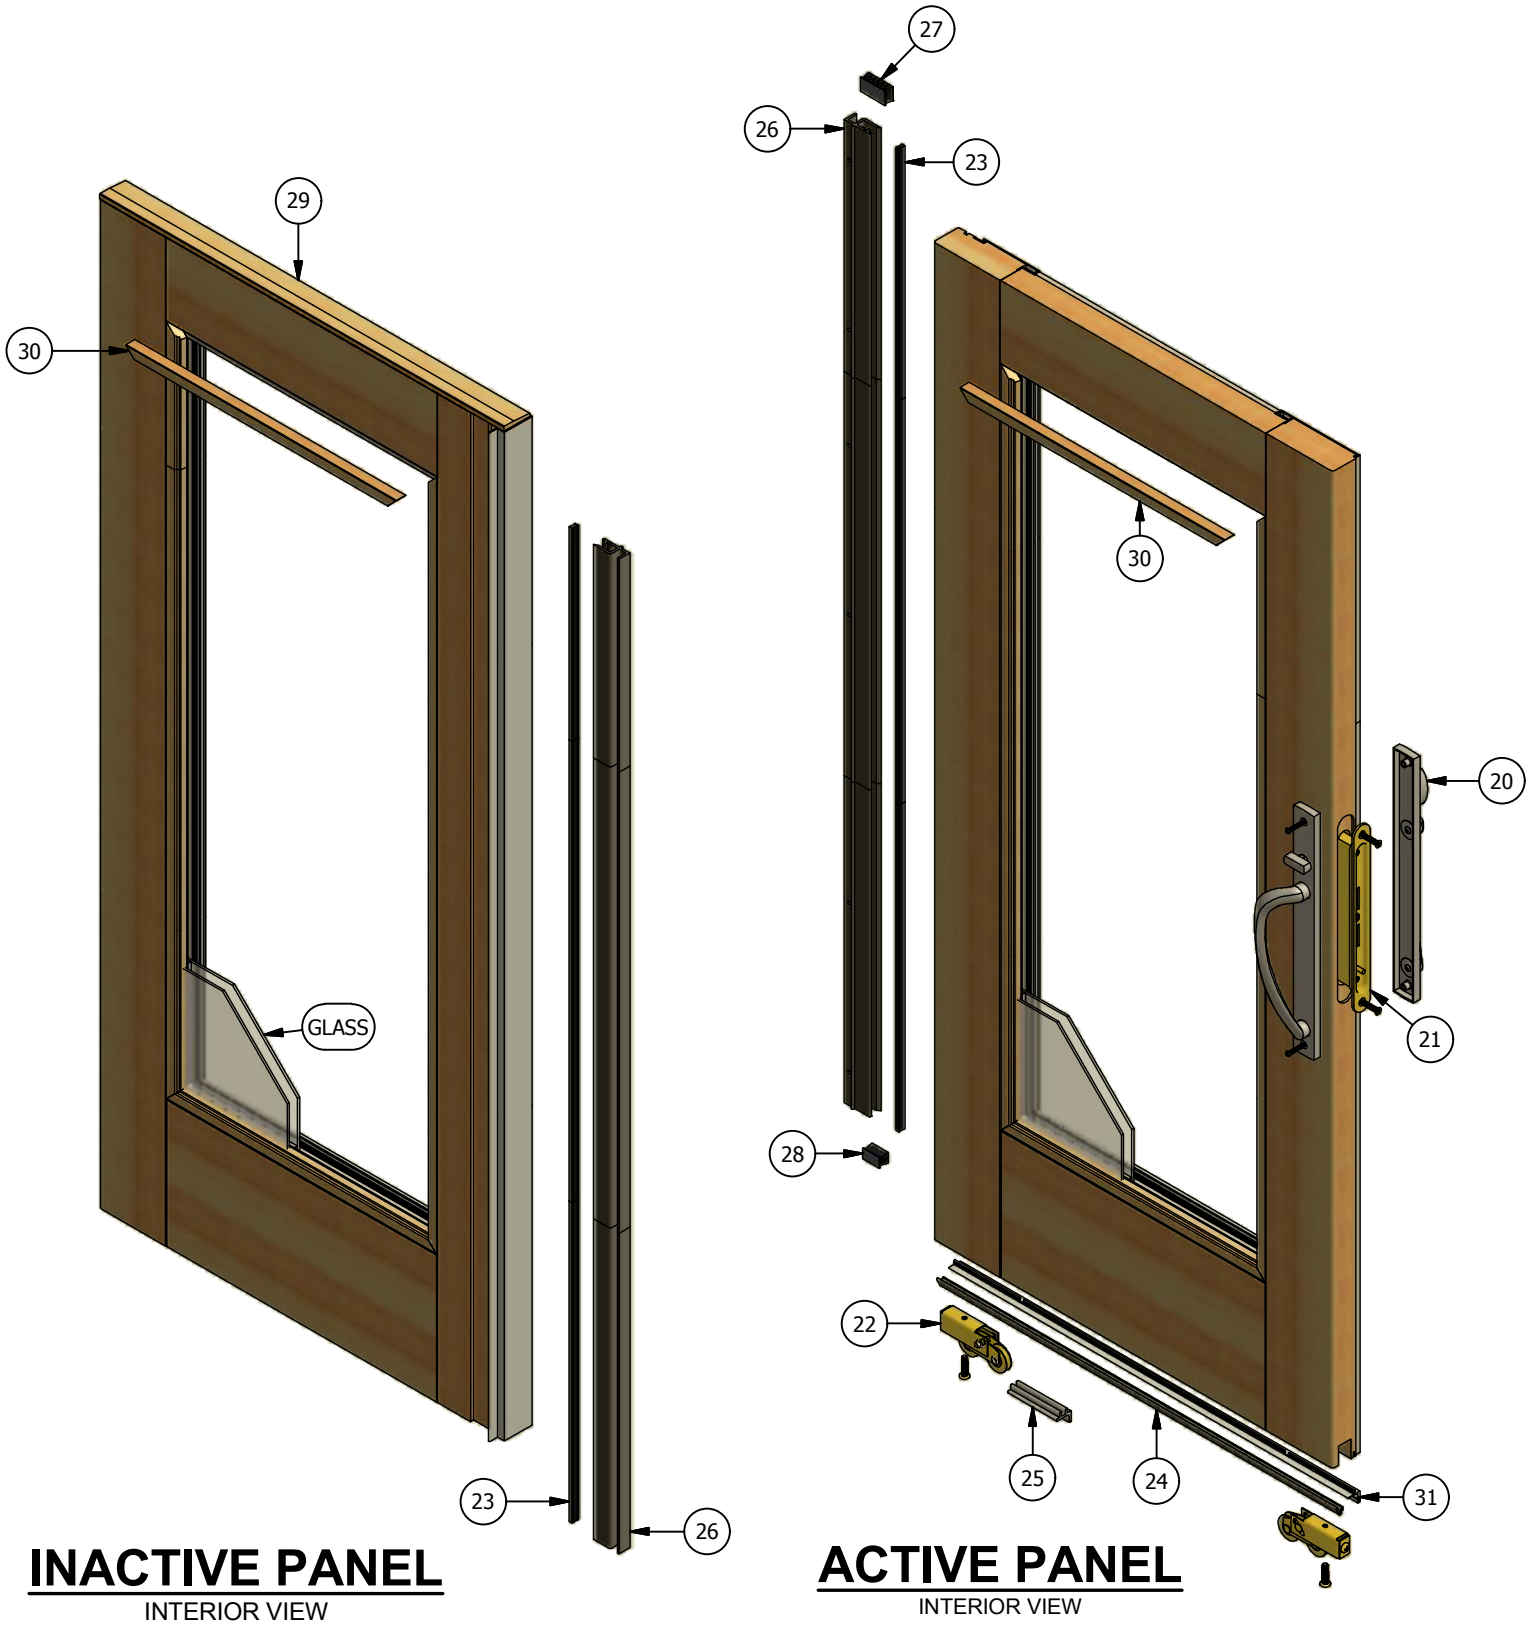

Legend HBR Series

Sliding Patio Door (Stat-Active - 2 and 4 Panel)

Parts Identification

WINDSOR
WINDOWS & DOORS
A Woodgrain Millwork Company

Legend HBR Series

Sliding Patio Door (Stat-Active - 2 and 4 Panel)

Parts Identification

Image	Item #	Description	Color / Finish / Size	Spec	Part #
	1	Keeper (April '07 - Current)	Standard Seacoast		2480053 2480056
		Keeper Screws #10 x 1 1/4" Screw (Qty.3)	Standard Seacoast		508105 518105
	2	Active Jamb Weatherstrip			2384100
	3	Interior Stop Weatherstrip			2384105
	4	Setting Block Dust Pad			2384131
	5	Sill Dust Pad			2384130
	6	Upper Frame Dust Pad			2384133
	7	Setting Block	Grey	2-6	2384704
			Grey	3-0	2384708
			Grey	4-0	2384712
			Brown	2-6	2384705
			Brown	3-0	2384709
			Brown	4-0	2384713
	8	Setting Block Weep Cover	Grey		2384140
			Brown		2384141
	9	Setting Block End Cap (LH Shown)	Grey	LH	2384750
			Grey	RH	2384753
			Brown	LH	2384751
			Brown	RH	2384754