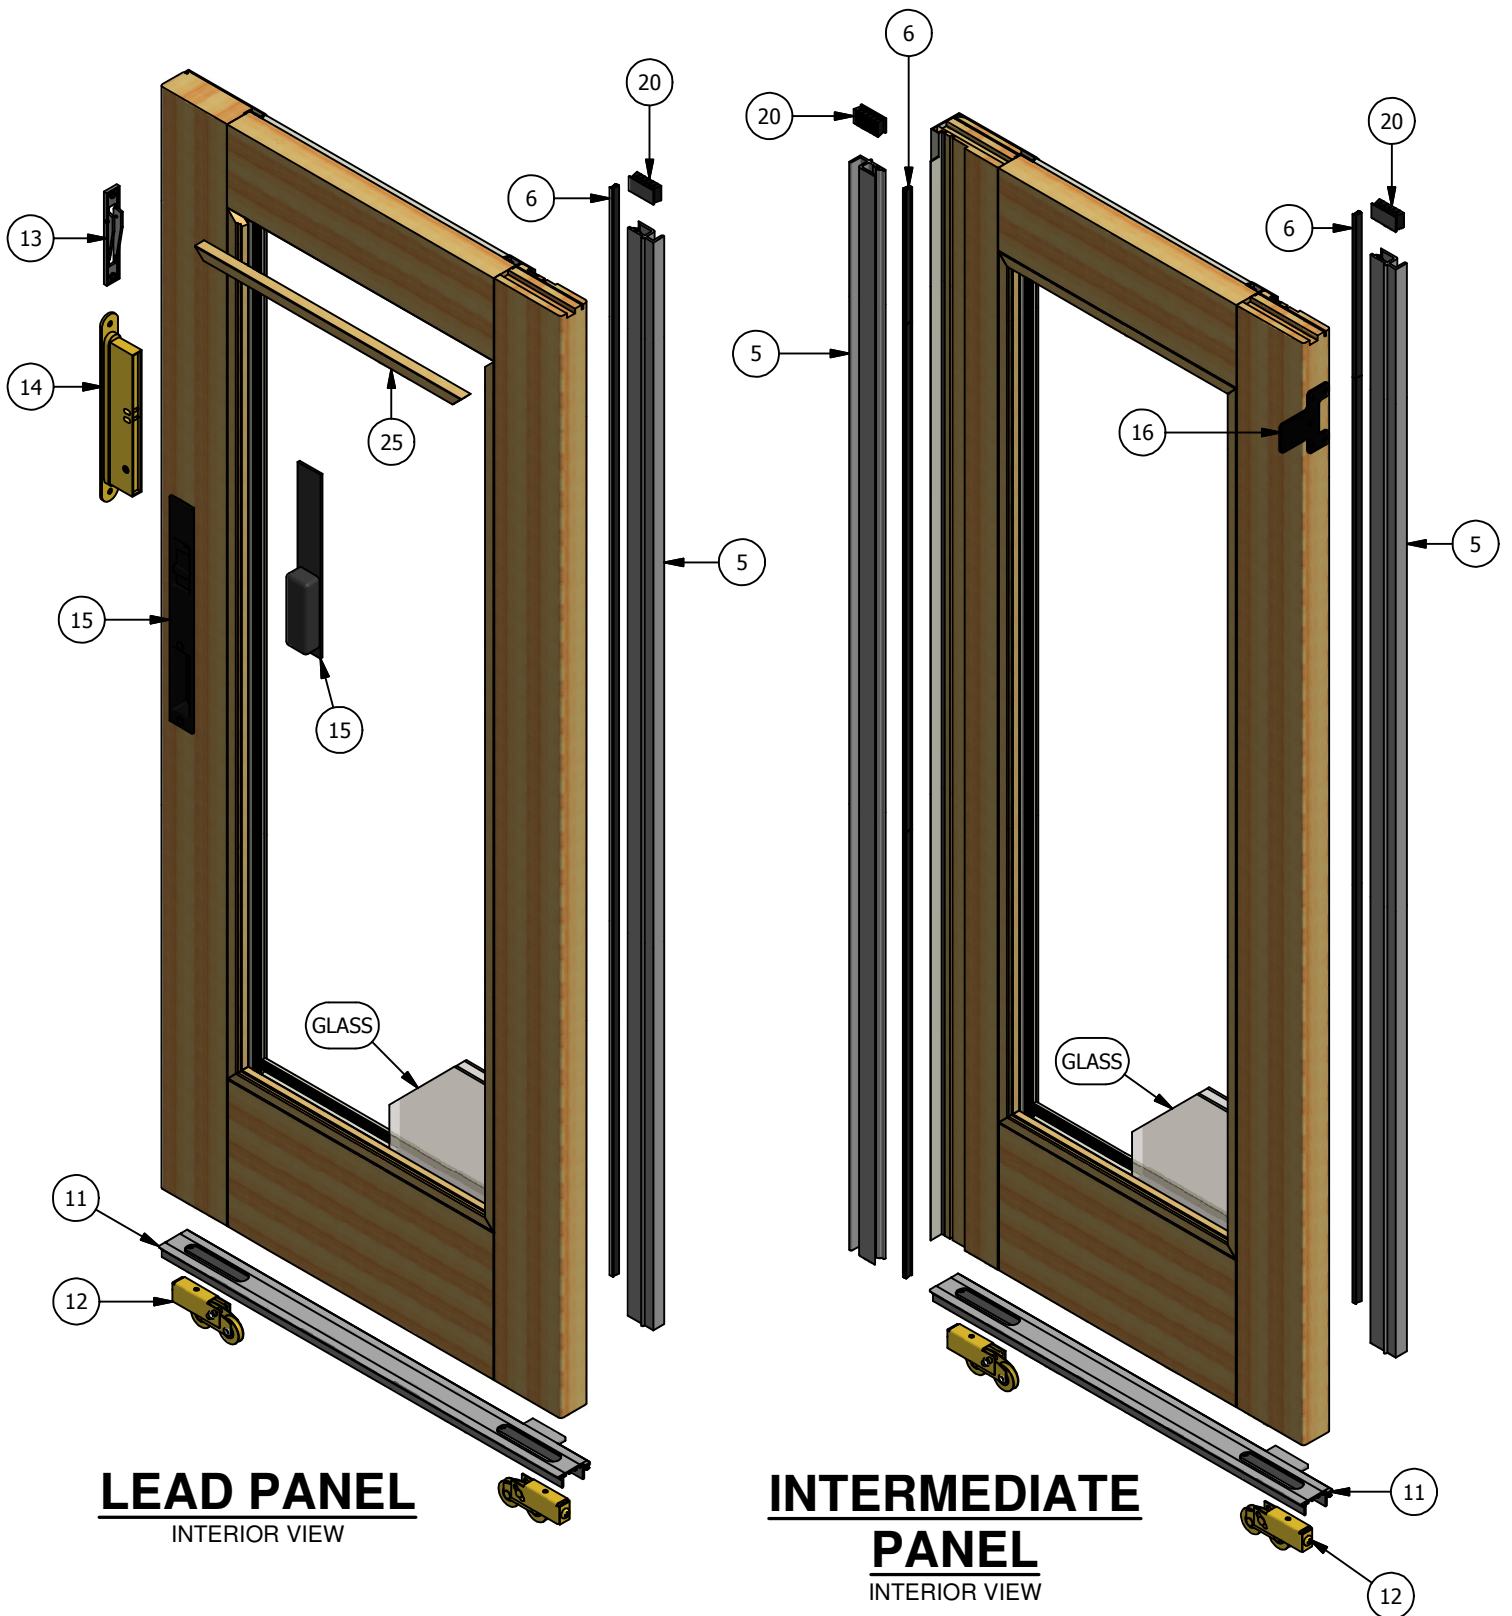

Pinnacle Series

Clad Multi-Slide Patio Door (French Pocket)

Parts Identification

FRAME
INTERIOR VIEW

Pinnacle Series

Clad Multi-Slide Patio Door (French Pocket)

Parts Identification

Pinnacle Series

Clad Multi-Slide Patio Door (French Pocket)

Parts Identification

POCKET PANEL
INTERIOR VIEW

WINDSOR
WINDOWS & DOORS
A Woodgrain Millwork Company

Pinnacle Series

Clad Multi-Slide Patio Door (French Pocket)

Parts Identification