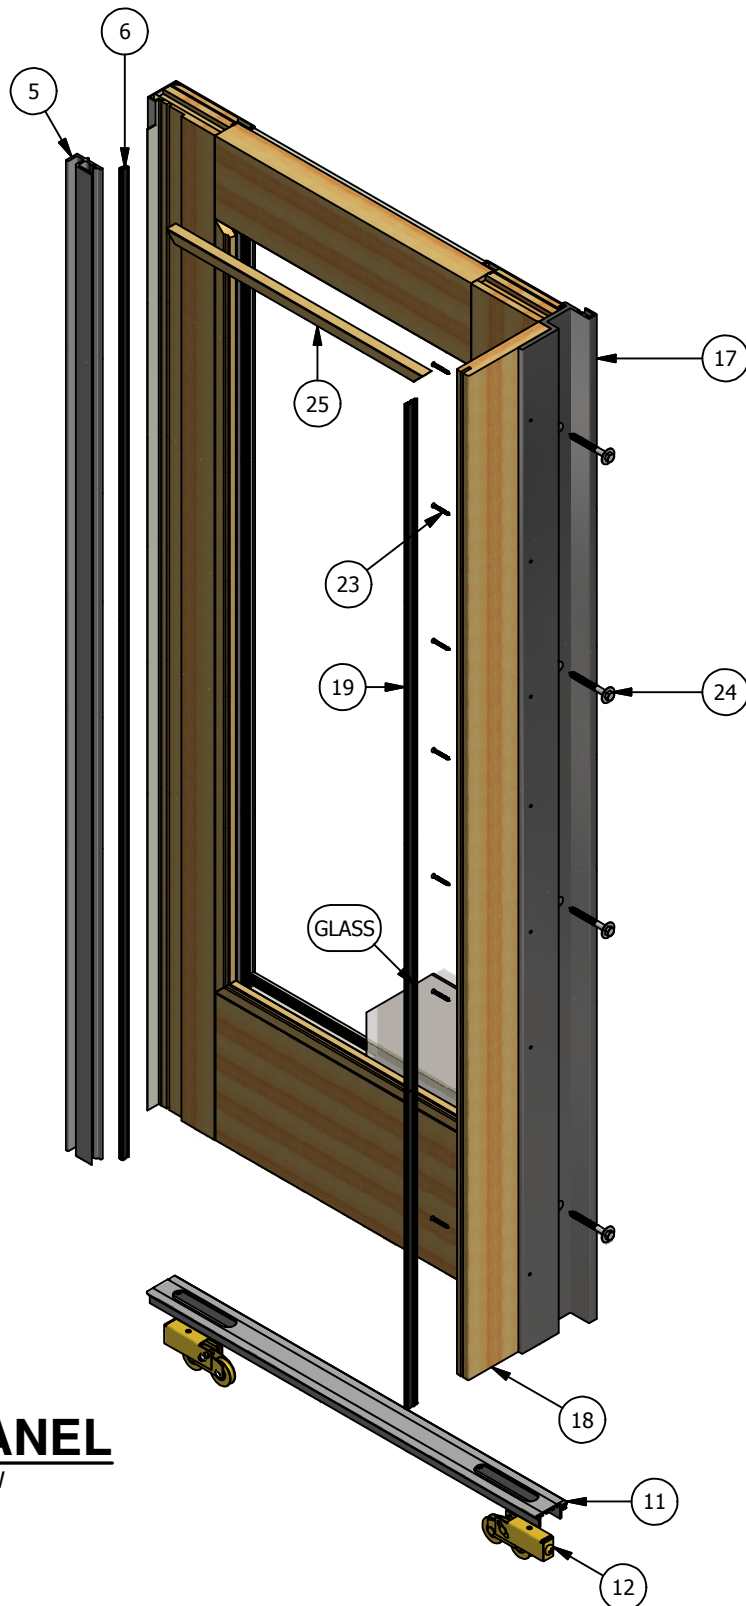

Pinnacle Series

Clad Multi-Slide Patio Door (French Pocket)

Parts Identification

FRAME
INTERIOR VIEW

Pinnacle Series

Clad Multi-Slide Patio Door (French Pocket)

Parts Identification

Pinnacle Series

Clad Multi-Slide Patio Door (French Pocket)

Parts Identification

POCKET PANEL
INTERIOR VIEW

WINDSOR
WINDOWS & DOORS
A Woodgrain Millwork Company

Pinnacle Series

Clad Multi-Slide Patio Door (French Pocket)

Parts Identification

Image	Item #	Description	Color / Finish / Size	Spec	Part #
	1	Keeper	Standard Seacoast		2480053 2480056
		Keeper Screws #10 x 1 1/4" Screw (Qty. 3)	Standard Seacoast		508105 518105
	2	Head & Side Jamb Cover	Mill	20'	2100SW
	3	Head & Side Nail Fin	Call For Details		
	4	Head Track, Sill Track, Side Track and Mull Post Pile Weatherstrip	Call For Details		
	5	Interlock	Active	6-8	2384760
			Inactive		2384761
			Active	6-10	2384762
			Inactive		2384763
			Active	8-0	2384764
			Inactive		2384765
			Active	9-0	2384766
			Inactive		2384767
			Active	10-0	2384871
			Inactive		2384870
			12' Lineal	12'	2384769
		Interlock Screws #8 x 3/4" Screw			508152
	6	Interlock Weatherstrip	Black		2384110