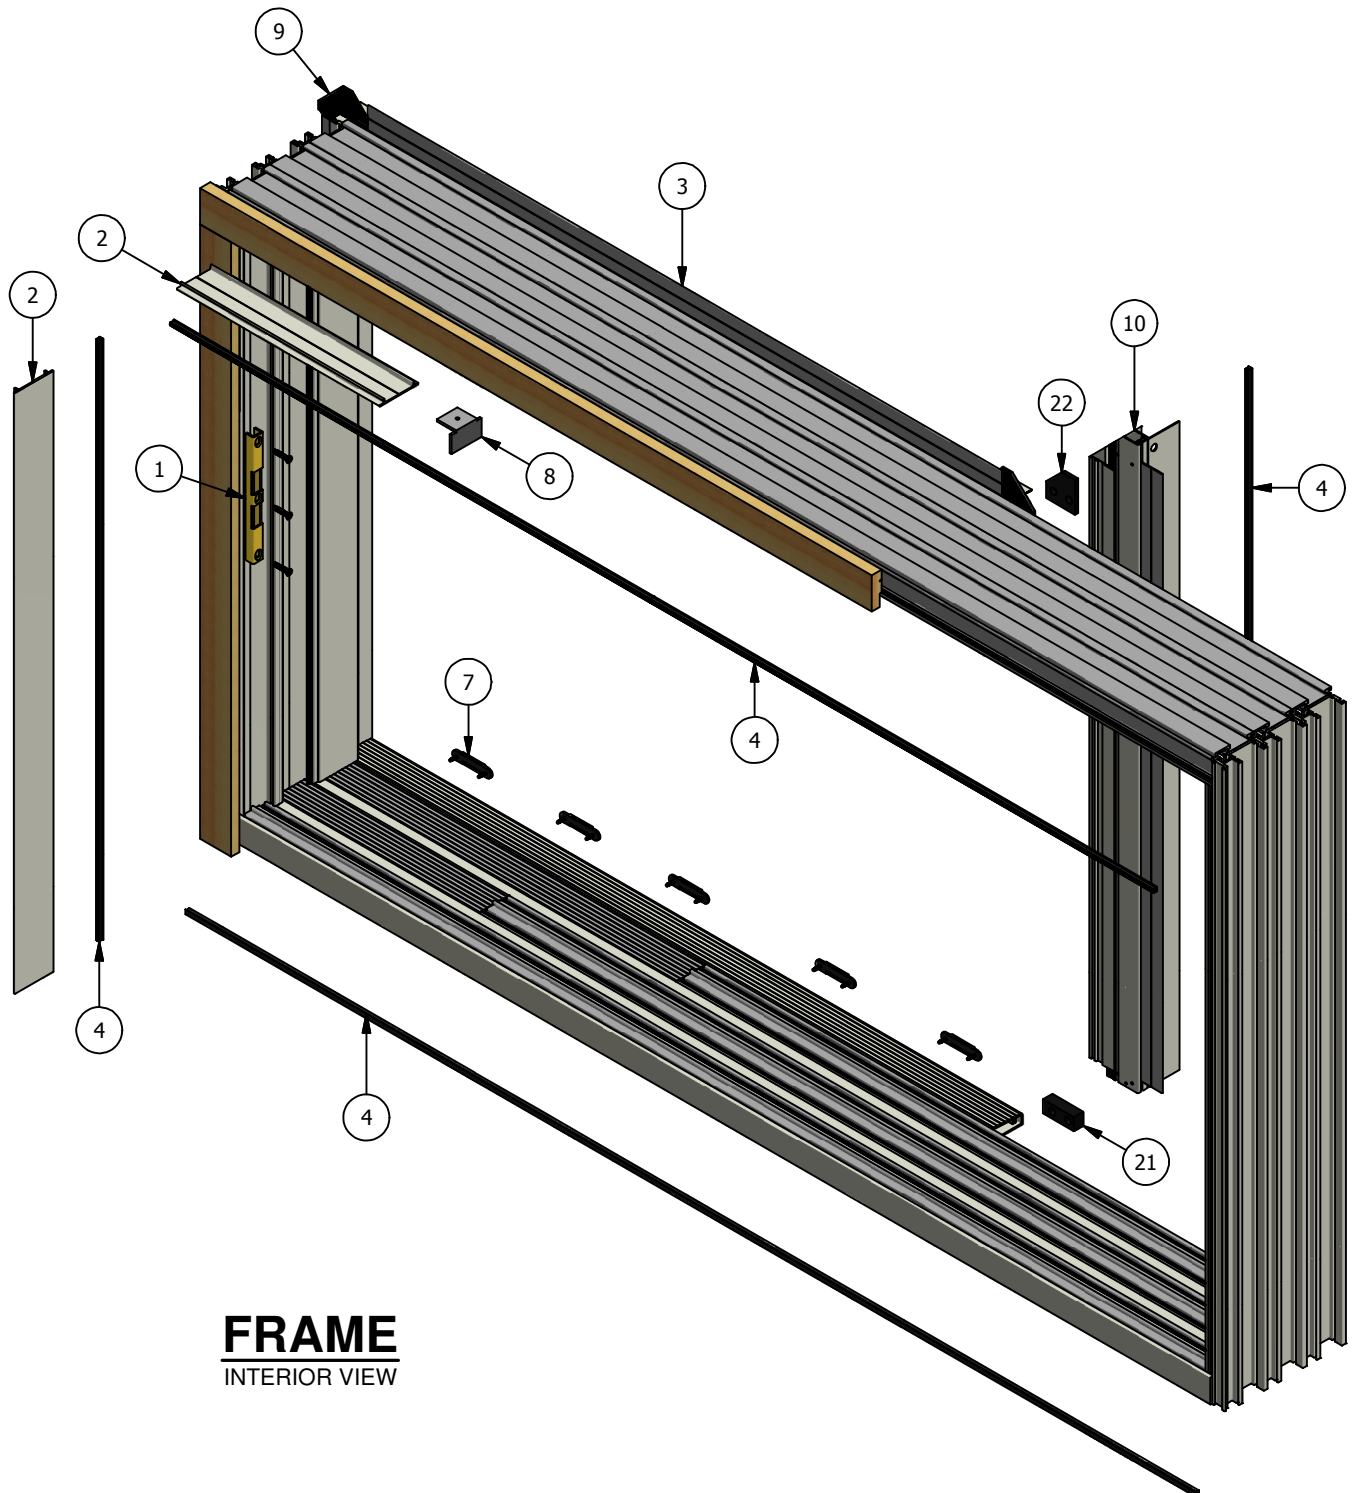

Pinnacle Series

Clad Multi-Slide Patio Door (French Pocket)

Parts Identification

FRAME
INTERIOR VIEW

Pinnacle Series

Clad Multi-Slide Patio Door (French Pocket)

Parts Identification

Pinnacle Series

Clad Multi-Slide Patio Door (French Pocket)

Parts Identification

POCKET PANEL
INTERIOR VIEW

WINDSOR
WINDOWS & DOORS
A Woodgrain Millwork Company

Pinnacle Series

Clad Multi-Slide Patio Door (French Pocket)

Parts Identification

Image	Item #	Description	Color / Finish / Size	Spec	Part #
	1	Keeper	Standard Seacoast		2480053 2480056
		Keeper Screws #10 x 1 1/4" Screw (Qty. 3)	Standard Seacoast		508105 518105
	2	Head & Side Jamb Cover	Mill	20'	2100SW
	3	Head & Side Nail Fin	Call For Details		
	4	Head Track, Sill Track, Side Track and Mull Post Pile Weatherstrip	Call For Details		
	5	Interlock	Active	6-8	2384760
			Inactive		2384761
			Active	6-10	2384762
			Inactive		2384763
			Active	8-0	2384764
			Inactive		2384765
			Active	9-0	2384766
			Inactive		2384767
			Active	10-0	2384871
			Inactive		2384870
			12' Lineal	12'	2384769
		Interlock Screws #8 x 3/4" Screw			508152
	6	Interlock Weatherstrip	Black		2384110