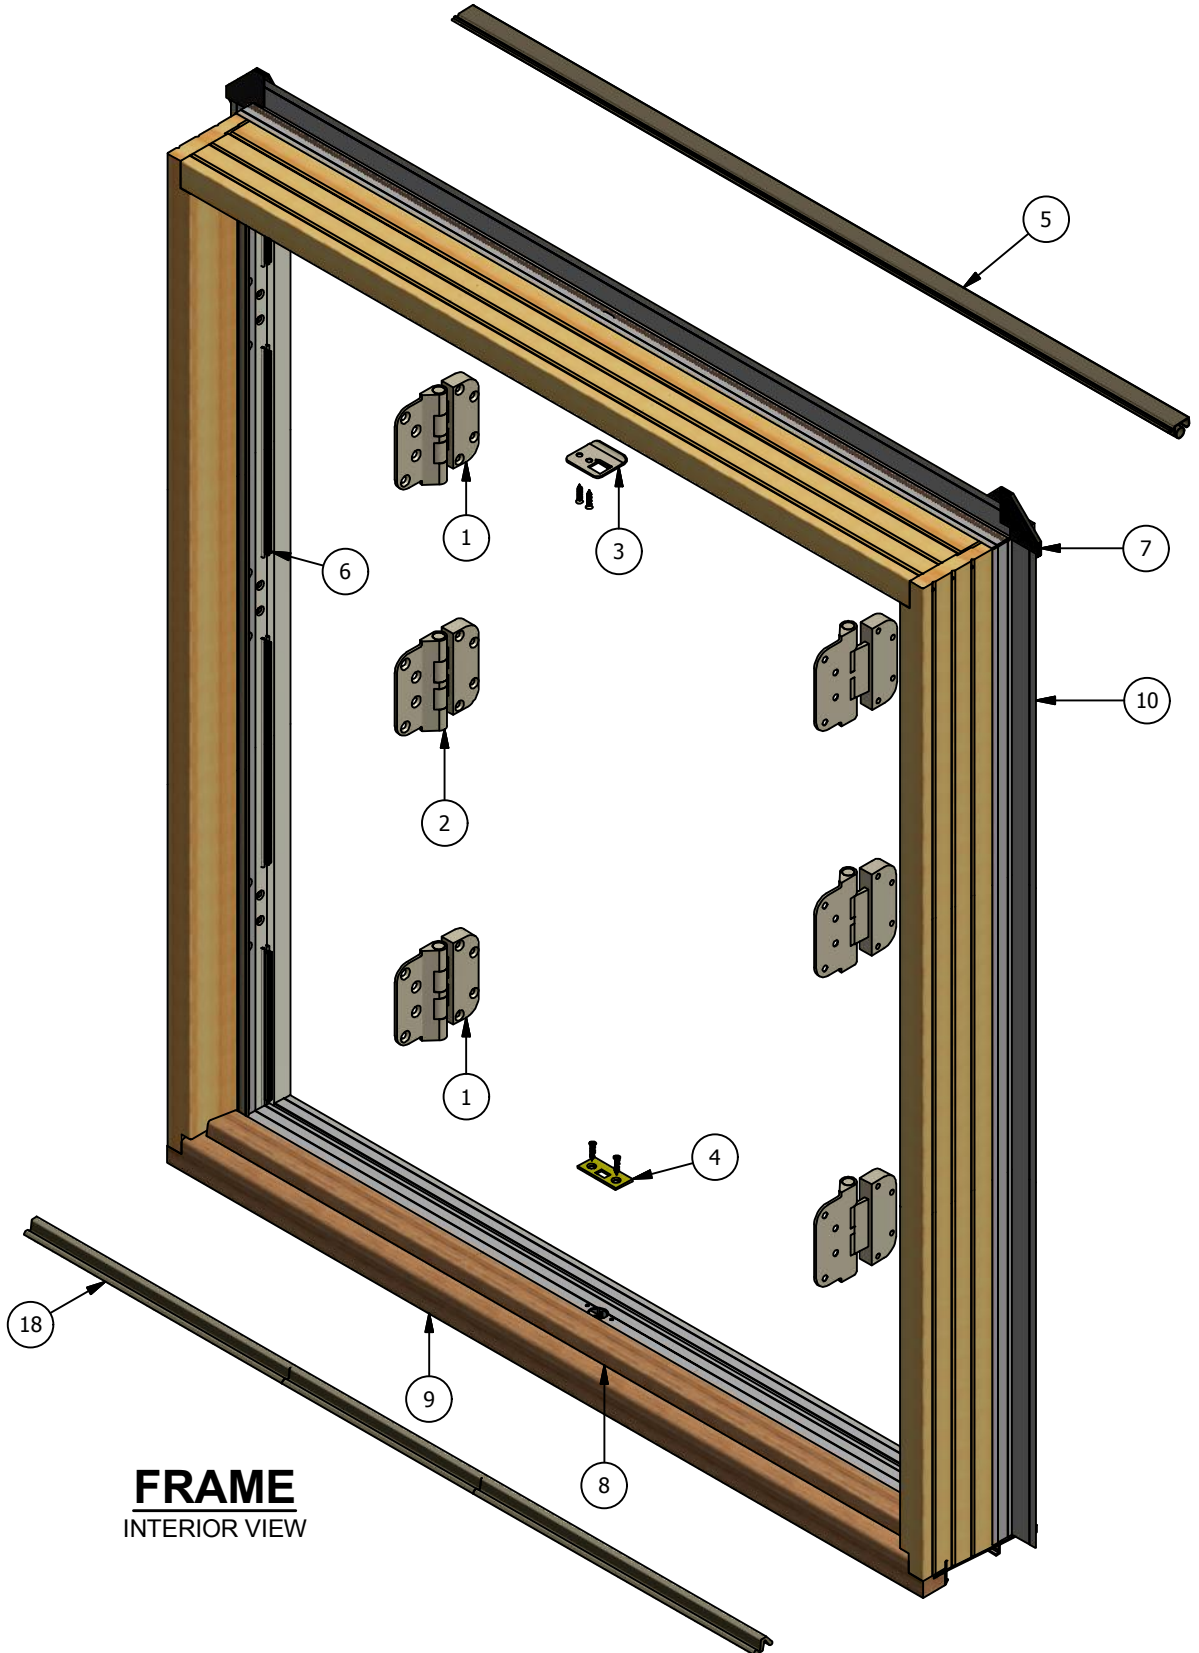

Pinnacle Series

Clad Outswing Patio Door (Bi-Hinge)

Parts Identification

FRAME
INTERIOR VIEW

Pinnacle Series

Clad Outswing Patio Door (Bi-Hinge)

Parts Identification

SECONDARY ACTIVE
PANEL
INTERIOR VIEW

ACTIVE PANEL
INTERIOR VIEW

WINDSOR
WINDOWS & DOORS
A Woodgrain Millwork Company

Pinnacle Series

Clad Outswing Patio Door (Bi-Hinge)

Parts Identification

Image	Item #	Description	Color / Finish / Size	Spec	Part #			
	1	Adjustable Guide Hinge (Non-Handed)	Brass		2398031			
			Antique Brass		2398016			
			Oil Rubbed Bronze		2398001			
			Polished Chrome		2398028			
			Brushed Chrome		2398019			
			Gold Powder Coat		2398007			
			Matte Black		2398010			
			White		2398025			
			Satin Nickel		2398013			
			Antique Nickel		2398022			
			Faux Bronze		2398004			
				2	Adjustable Set Hinge (For RH Inswing or LH Outswing)	Brass		2398033
						Antique Brass		2398018
Oil Rubbed Bronze		2398003						
Polished Chrome		2398030						
Brushed Chrome		2398021						
Gold Powder Coat		2398009						
Matte Black		2398012						
White		2398027						
Satin Nickel		2398015						
Antique Nickel		2398024						
Faux Bronze		2398006						
	2	Adjustable Set Hinge (For LH Inswing or RH Outswing)				Brass		2398032
						Antique Brass		2398017
						Oil Rubbed Bronze		2398002
			Polished Chrome		2398029			
			Brushed Chrome		2398020			
			Gold Powder Coat		2398008			
			Matte Black		2398011			
			White		2398026			
			Satin Nickel		2398014			
			Antique Nickel		2398023			
			Faux Bronze		2398005			

Adjustable Hinge Notes:

- Door heights of 6-10 or less require 2 guide hinges and 1 set hinge. Door heights above 6-10 require 3 guide hinges and 1 set hinge.
- Handing is determined by which side of the panel the hinges are mounted as viewed from the exterior.
- Doors manufactured prior to Jan, 2010 have a different style of adjustable hinge. The hinges above will fit into the existing routes, however, they will look slightly different. To maintain a consistent look, replace all hinges at once.