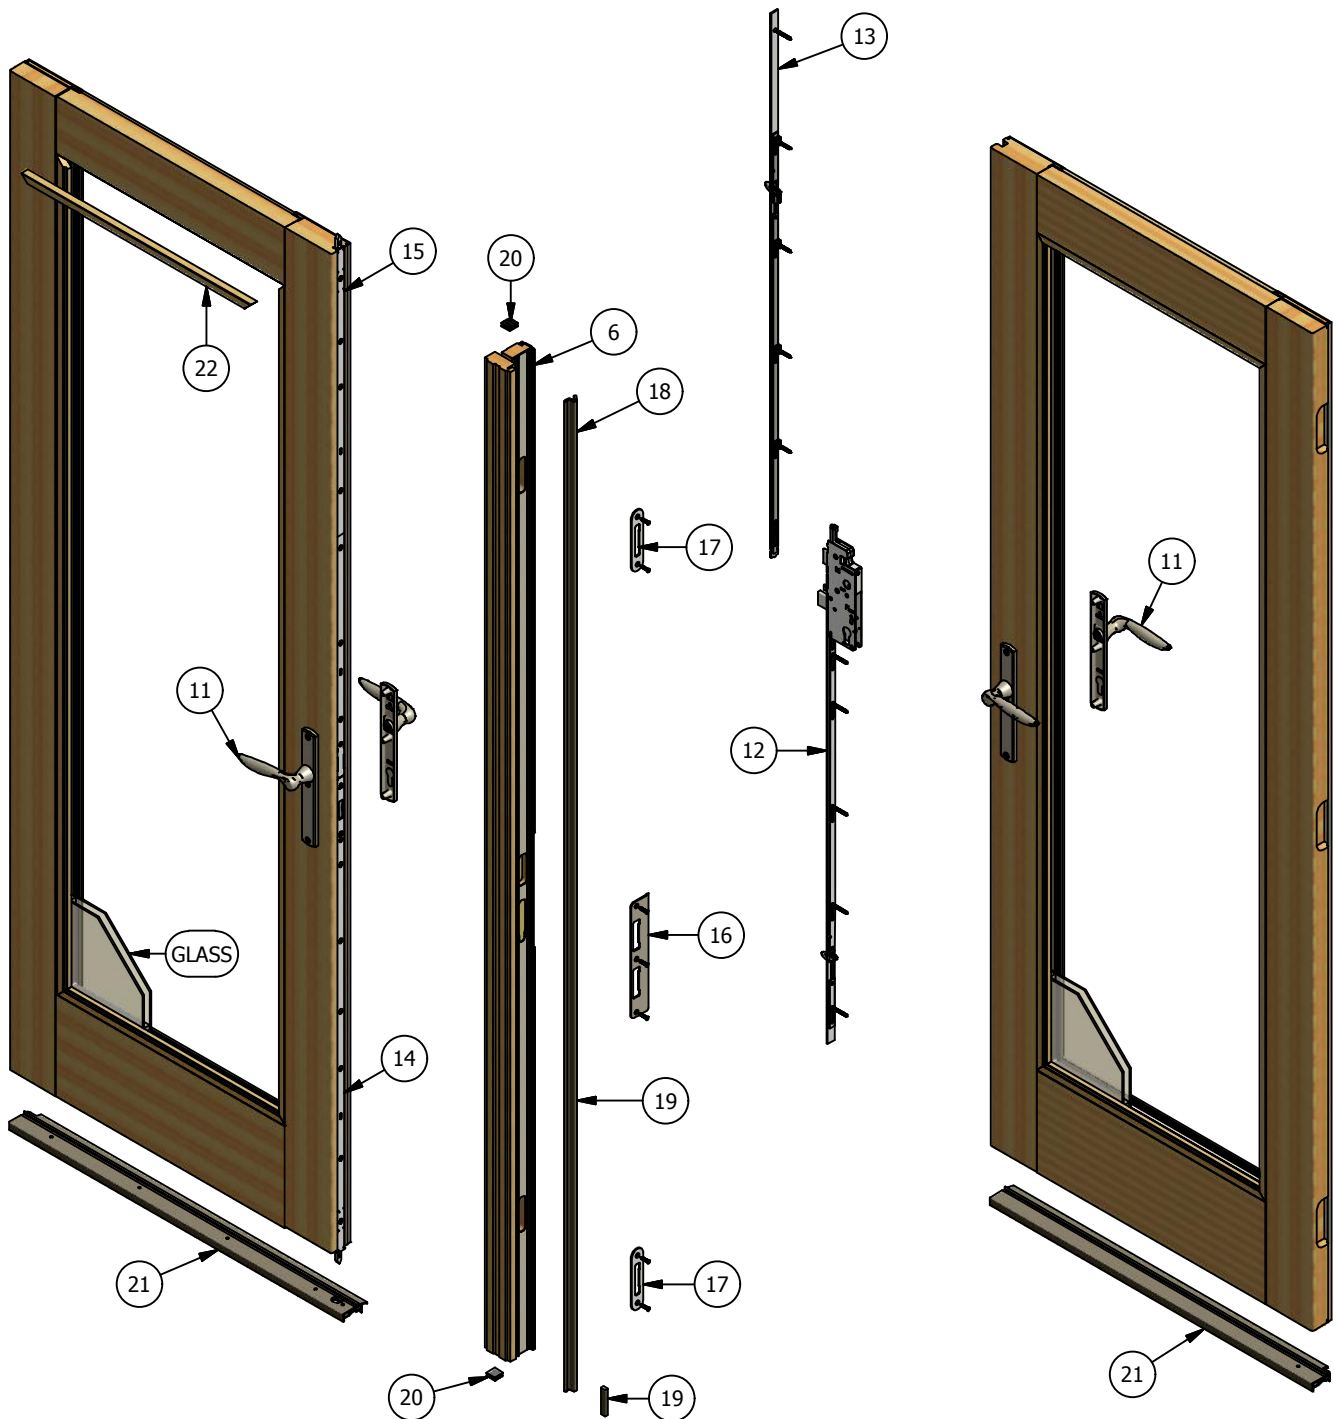

Pinnacle Series

Clad Outswing Patio Door (Bi-Hinge)

Parts Identification

FRAME
INTERIOR VIEW

Pinnacle Series

Clad Outswing Patio Door (Bi-Hinge)

Parts Identification

SECONDARY ACTIVE
PANEL
INTERIOR VIEW

ACTIVE PANEL
INTERIOR VIEW

WINDSOR
WINDOWS & DOORS
A Woodgrain Millwork Company

Pinnacle Series

Clad Outswing Patio Door (Bi-Hinge)

Parts Identification

Image	Item #	Description	Color / Finish / Size	Spec	Part #			
	1	Adjustable Guide Hinge (Non-Handed)	Brass		2398031			
			Antique Brass		2398016			
			Oil Rubbed Bronze		2398001			
			Polished Chrome		2398028			
			Brushed Chrome		2398019			
			Gold Powder Coat		2398007			
			Matte Black		2398010			
			White		2398025			
			Satin Nickel		2398013			
			Antique Nickel		2398022			
			Faux Bronze		2398004			
				2	Adjustable Set Hinge (For RH Inswing or LH Outswing)	Brass		2398033
						Antique Brass		2398018
Oil Rubbed Bronze		2398003						
Polished Chrome		2398030						
Brushed Chrome		2398021						
Gold Powder Coat		2398009						
Matte Black		2398012						
White		2398027						
Satin Nickel		2398015						
Antique Nickel		2398024						
Faux Bronze		2398006						
	2	Adjustable Set Hinge (For LH Inswing or RH Outswing)				Brass		2398032
						Antique Brass		2398017
						Oil Rubbed Bronze		2398002
			Polished Chrome		2398029			
			Brushed Chrome		2398020			
			Gold Powder Coat		2398008			
			Matte Black		2398011			
			White		2398026			
			Satin Nickel		2398014			
			Antique Nickel		2398023			
			Faux Bronze		2398005			

Adjustable Hinge Notes:

- Door heights of 6-10 or less require 2 guide hinges and 1 set hinge. Door heights above 6-10 require 3 guide hinges and 1 set hinge.
- Handing is determined by which side of the panel the hinges are mounted as viewed from the exterior.
- Doors manufactured prior to Jan, 2010 have a different style of adjustable hinge. The hinges above will fit into the existing routes, however, they will look slightly different. To maintain a consistent look, replace all hinges at once.